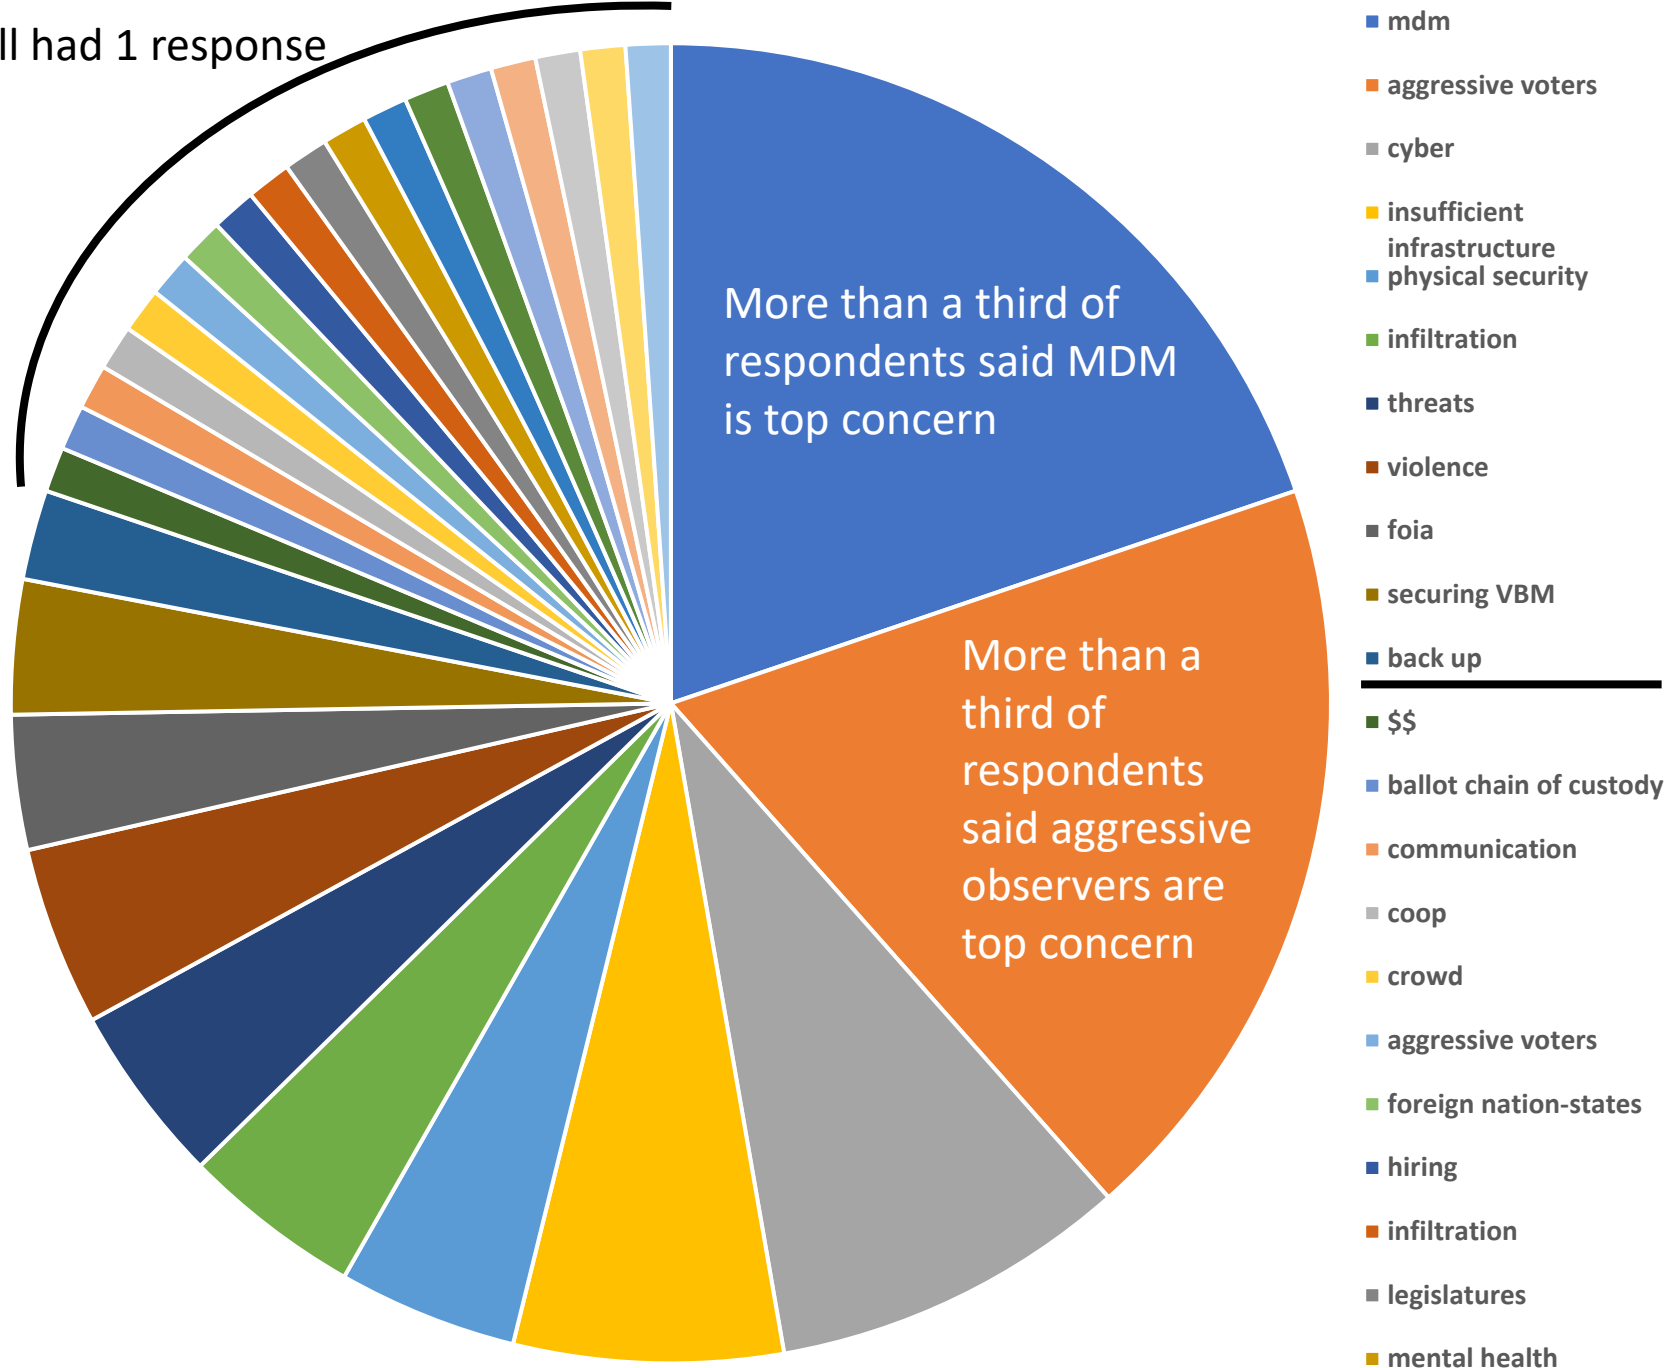

Experience is exiting the elections field at an alarming rate

4 in 10

LEOs eligible for retirement plan to retire within two years

NEARLY 1 in 5

LEOs plan to leave their position before 2024

Source: 2022 Democracy Fund/Reed College Survey of Local Election Officials

What are your greatest security concerns heading into 2024?

- Vulnerability:** We still need _____
- Threat:** Aggressive public, MDM, etc.
- Situational:** Violence at polls/office

All had 1 response

■ Yes

■ No

■ NA

Elections*:

Fast

Cheap

Accurate

***pick two.**

A blue brick wall with white stars and a white text box. The wall is made of blue bricks with white mortar. There are several white stars of different sizes and orientations scattered across the wall. A white rectangular text box is centered on the wall, containing the text "Do you need funding? If so, what would you spend it on?".

**Do you need funding?
If so, what would you spend it on?**

All had 1 response

The background features a repeating pattern of stylized, multi-pointed stars in shades of light blue and white, set against a darker blue background. The stars are arranged in a grid-like fashion, with some appearing slightly larger or more prominent than others. The overall aesthetic is clean and modern.