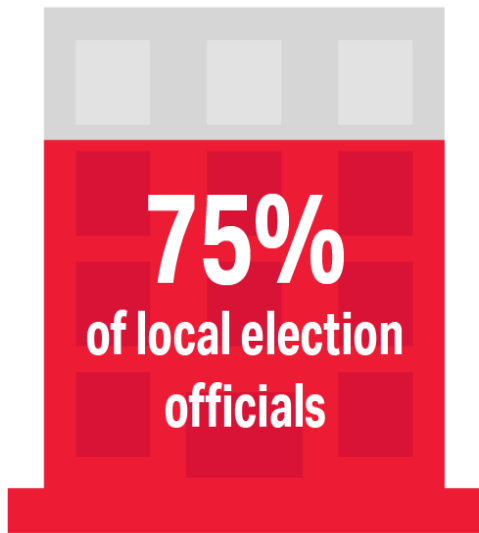

VOTE HERE
VOTE AQUÍ

Tammy Patrick
CEO-Programs
National Association of Election Officials /
Election Center

The background features a complex pattern of overlapping blue and white geometric shapes, including triangles and polygons, creating a textured, layered effect. A white rectangular box is centered on the page, containing the text.

What are local
election officials
telling us?

serve just

Source: 2022 Democracy Fund/Reed College Survey of Local Election Officials

serve

Source: 2022 Democracy Fund/Reed College Survey of Local Election Officials

The difference in staffing between small and large jurisdictions is striking

Source: 2020 Democracy Fund/Reed College Survey of Local Election Officials

Small, rural election offices see the greatest jump in workload