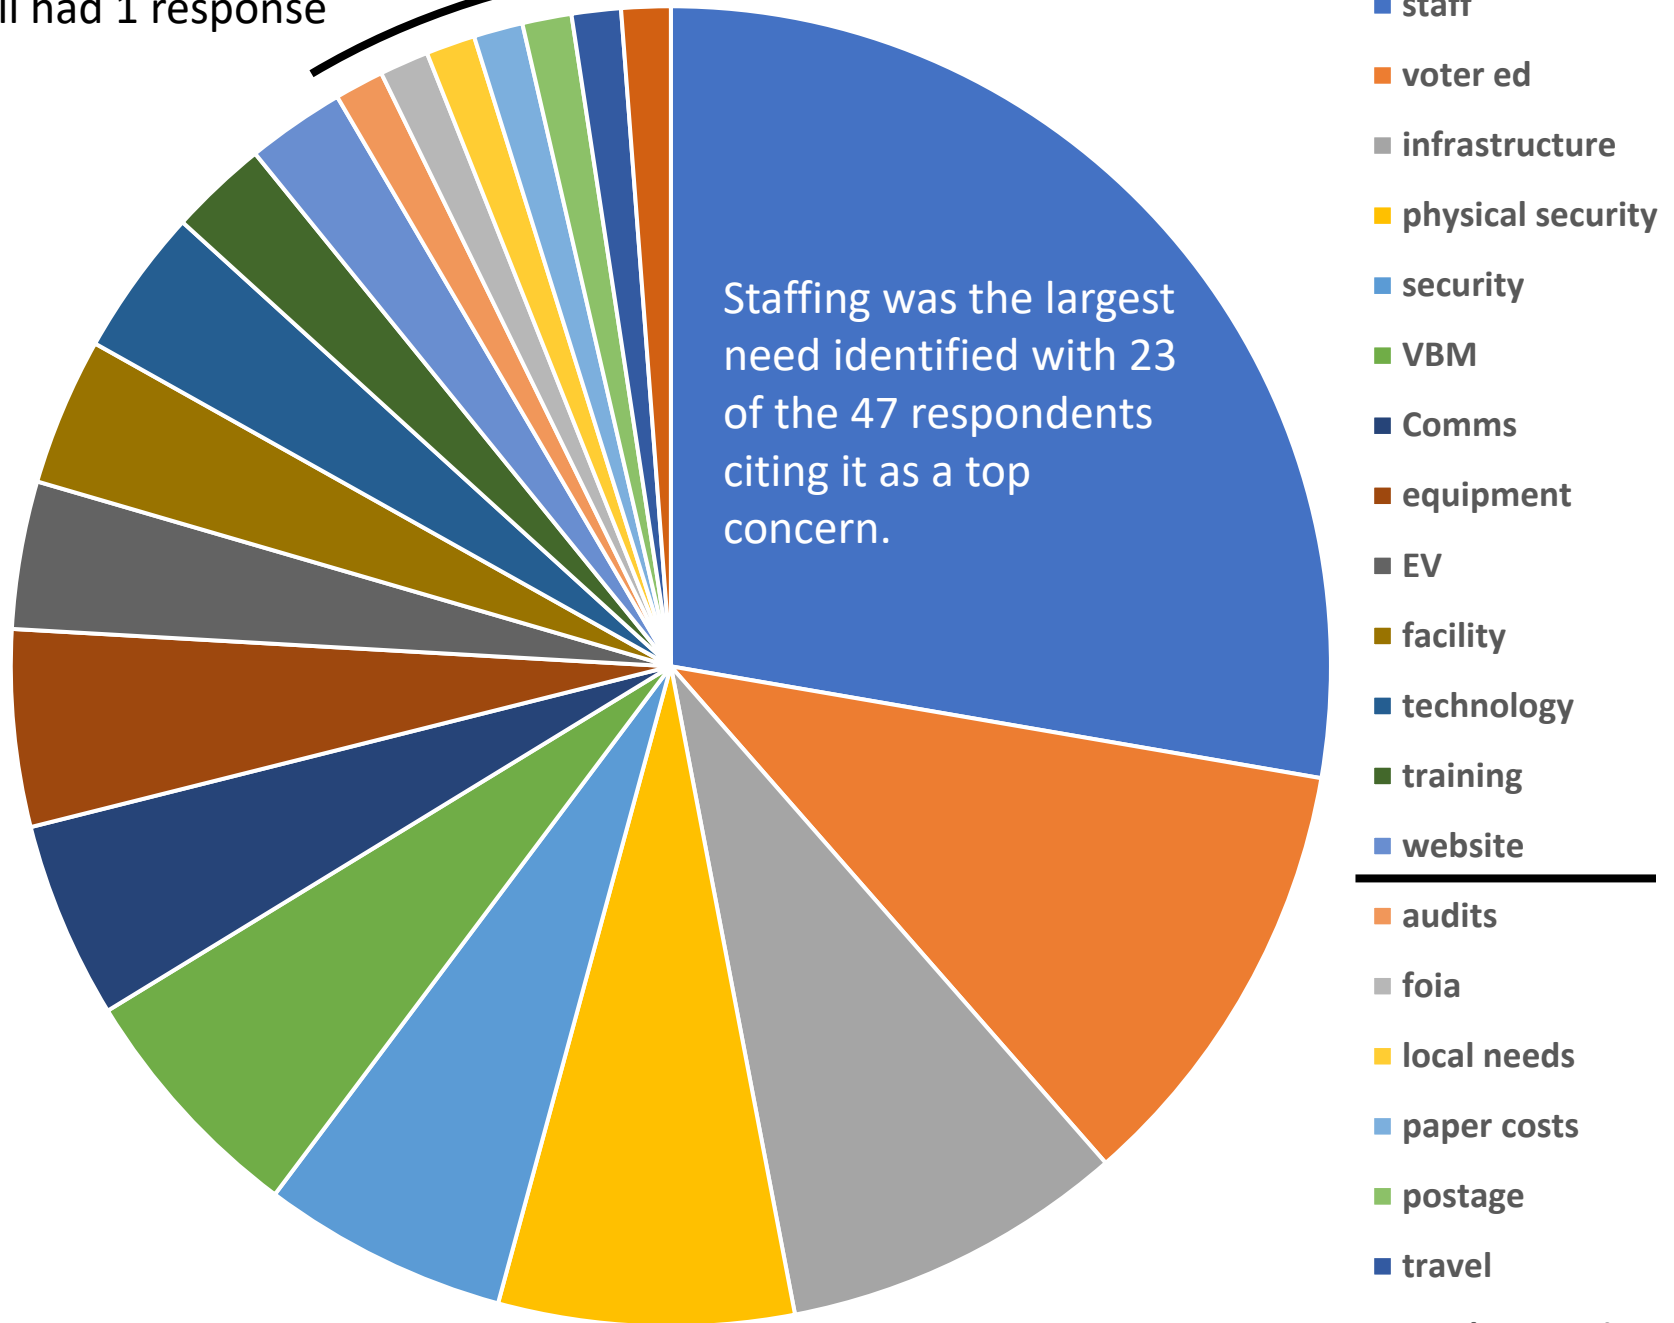

■ No

■ NA

Elections*:

Fast

Cheap

Accurate

***pick two.**

A blue brick wall with white stars and a white text box. The wall is made of blue bricks with white mortar. There are several white stars of different sizes and orientations scattered across the wall. A white rectangular text box is centered on the wall, containing the text "Do you need funding? If so, what would you spend it on?".

**Do you need funding?
If so, what would you spend it on?**

All had 1 response

The background features a repeating pattern of stylized, multi-pointed stars in shades of light blue and white, set against a darker blue background. The stars are arranged in a grid-like fashion, with some appearing slightly larger or more prominent than others. The overall aesthetic is clean and modern.