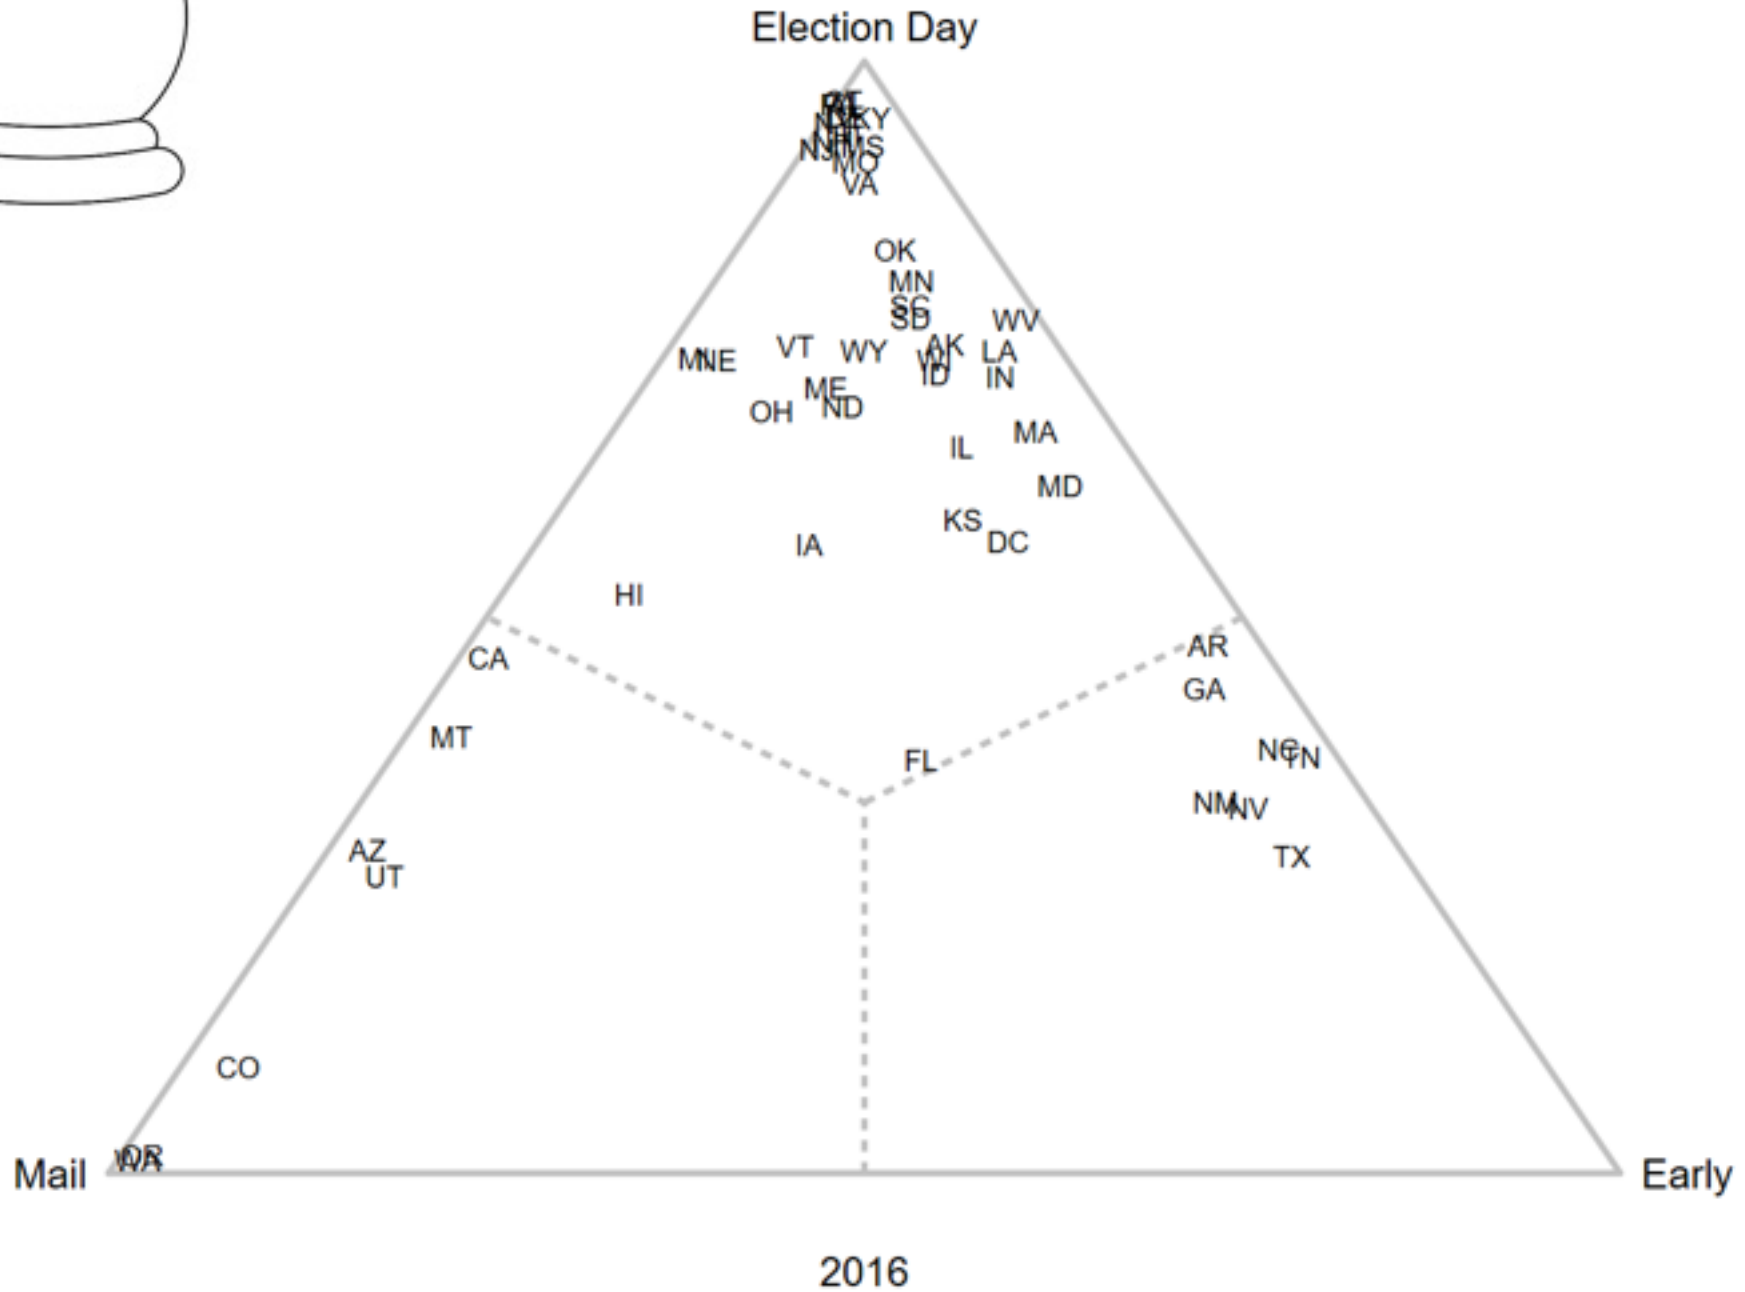

What are the voters
telling us?

Engagement Ideas & Opportunities

- Facilities:
 - Host convenings on election administration
 - Training rooms
 - Polling Sites
- Amplification / Acknowledgement
 - Establish recognition mechanism
 - Pollworker & official appreciation event
 - Award / Certificate / Thank you
- Reach out to state & local officials
 - Take tour (with media opportunity)
 - Have staff work as pollworkers
 - Engage students