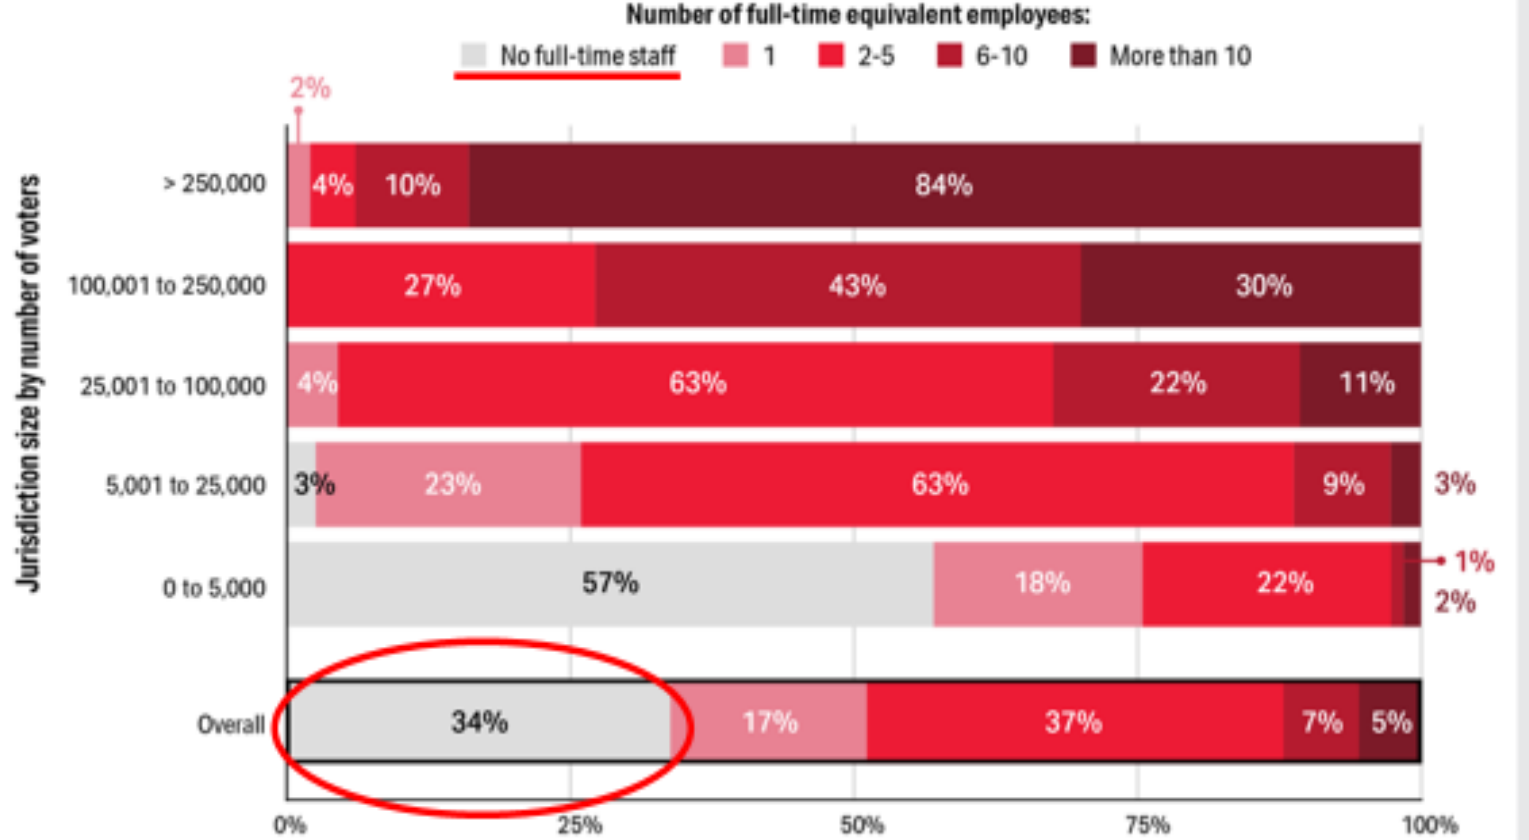

What are local
election officials
telling us?

serve just

Source: 2022 Democracy Fund/Reed College Survey of Local Election Officials

serve

Source: 2022 Democracy Fund/Reed College Survey of Local Election Officials

The difference in staffing between small and large jurisdictions is striking

Source: 2020 Democracy Fund/Reed College Survey of Local Election Officials

Small, rural election offices see the greatest jump in workload