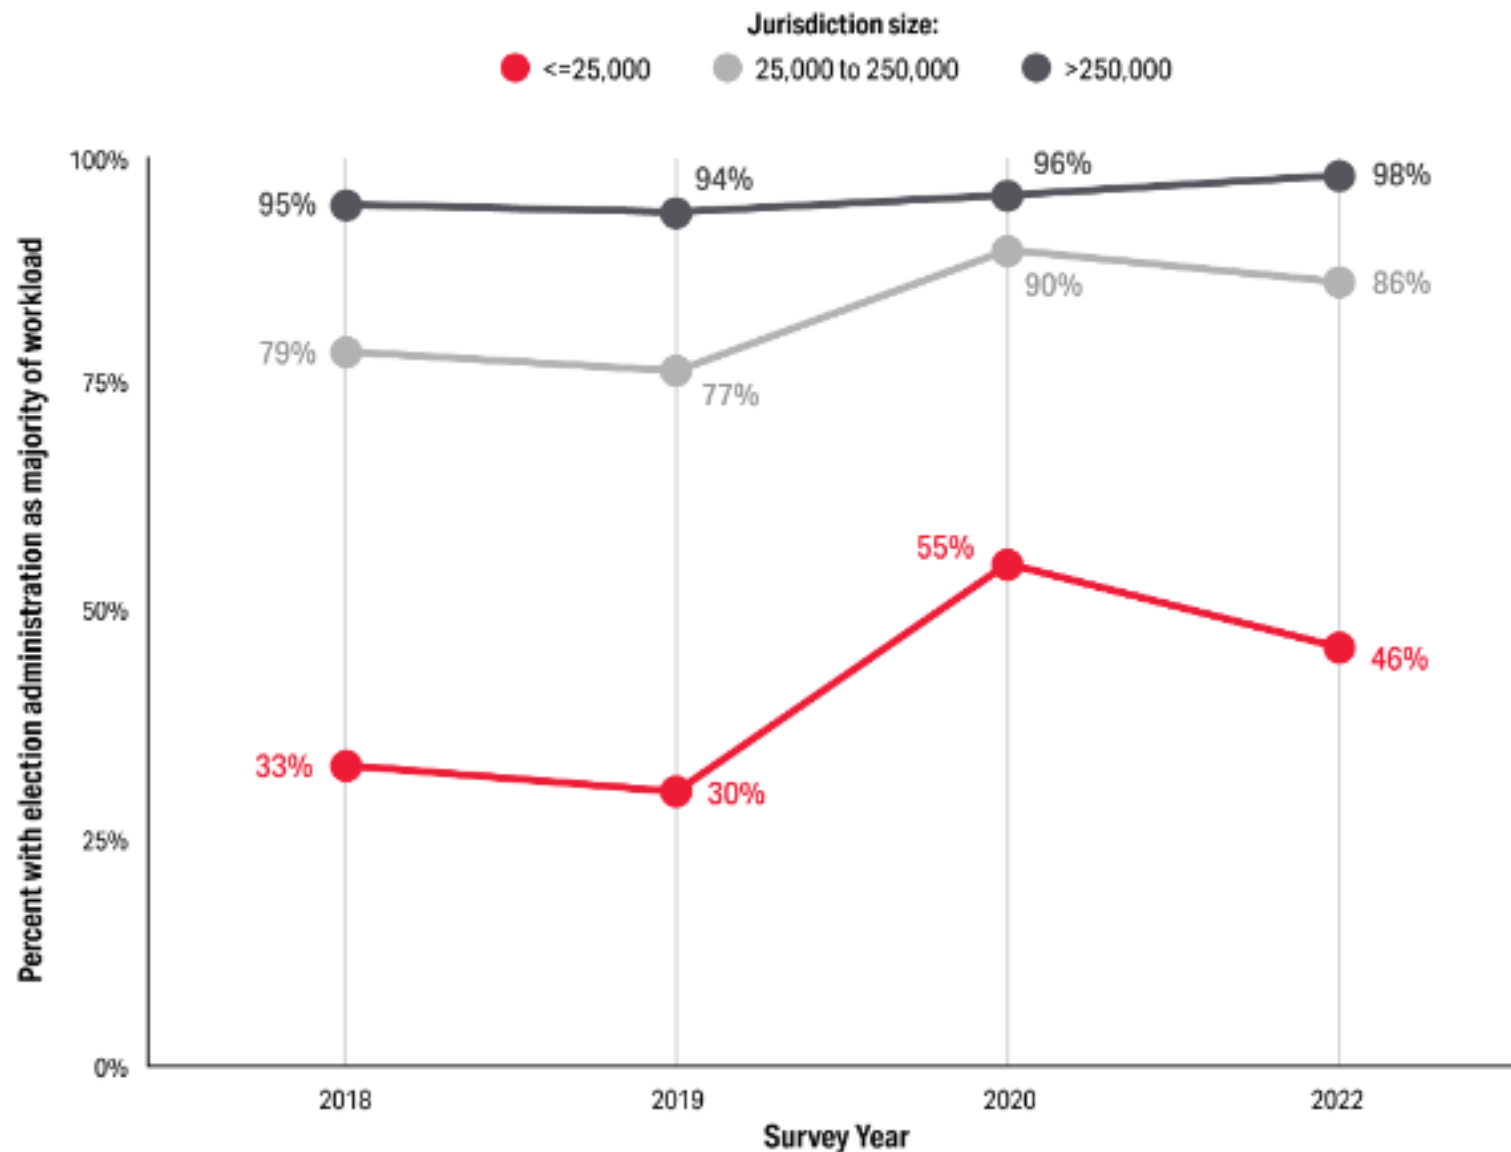

What are local
election officials
telling us?

serve just

Source: 2022 Democracy Fund/Reed College Survey of Local Election Officials

serve

Source: 2022 Democracy Fund/Reed College Survey of Local Election Officials

The difference in staffing between small and large jurisdictions is striking

Source: 2020 Democracy Fund/Reed College Survey of Local Election Officials

Small, rural election offices see the greatest jump in workload