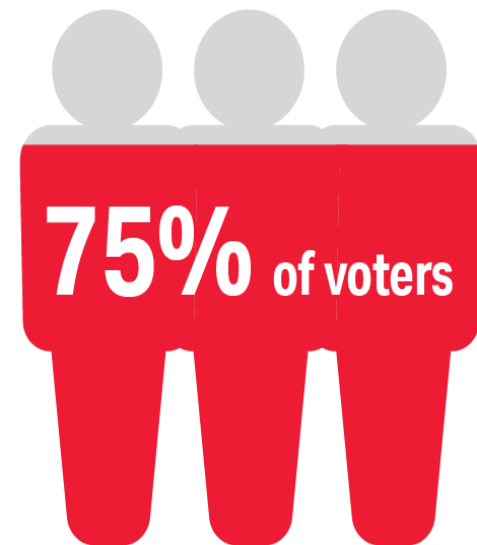

What are local
election officials
telling us?

serve just

Source: 2022 Democracy Fund/Reed College Survey of Local Election Officials

serve

Source: 2022 Democracy Fund/Reed College Survey of Local Election Officials

The difference in staffing between small and large jurisdictions is striking

Source: 2020 Democracy Fund/Reed College Survey of Local Election Officials

Small, rural election offices see the greatest jump in workload

Source: 2022 Democracy Fund/Reed College Survey of Local Election Officials

1 in 4 local election officials experienced abuse, harassment, or threats as part of their work in the last two years

Source: 2022 Democracy Fund/Reed College Survey of Local Election Officials