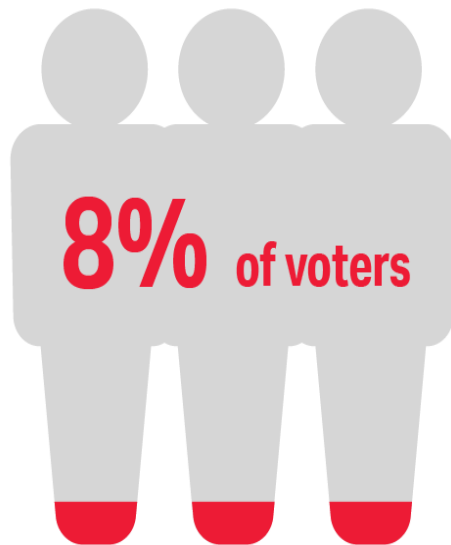

VOTE HERE
VOTE AQUÍ

Tammy Patrick
CEO-Programs
National Association of Election Officials /
Election Center

The background features a complex pattern of overlapping blue and white geometric shapes, including triangles and polygons, creating a textured, layered effect. A white rectangular box is centered on the page, containing the text.

What are local
election officials
telling us?

serve just

Source: 2022 Democracy Fund/Reed College Survey of Local Election Officials

serve

Source: 2022 Democracy Fund/Reed College Survey of Local Election Officials

The difference in staffing between small and large jurisdictions is striking

Source: 2020 Democracy Fund/Reed College Survey of Local Election Officials

Small, rural election offices see the greatest jump in workload