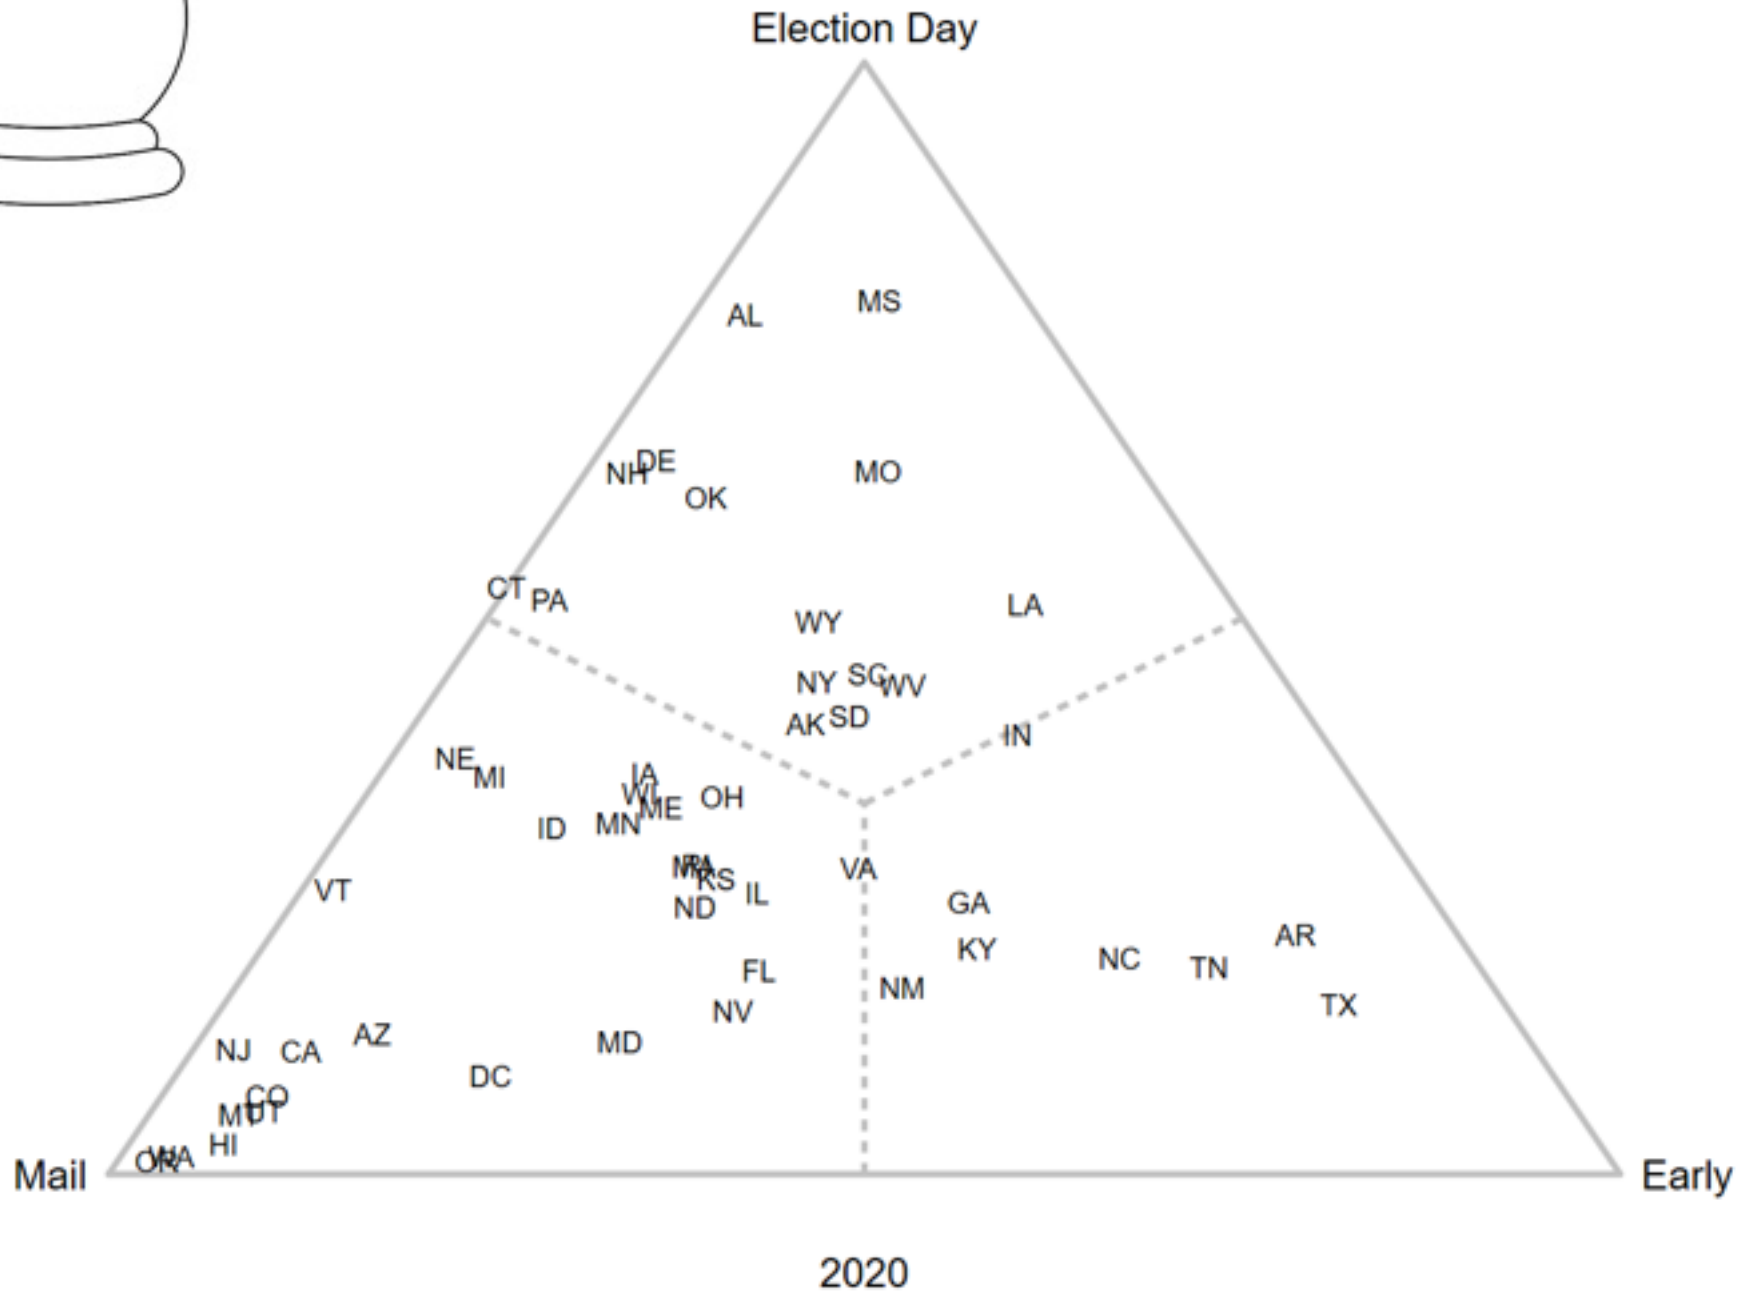

What are the voters
telling us?

Engagement Ideas & Opportunities

- Facilities:
 - Host convenings on election administration
 - Training rooms
 - Polling Sites
- Amplification / Acknowledgement
 - Establish recognition mechanism
 - Pollworker & official appreciation event
 - Award / Certificate / Thank you
- Reach out to state & local officials
 - Take tour (with media opportunity)
 - Have staff work as pollworkers
 - Engage students