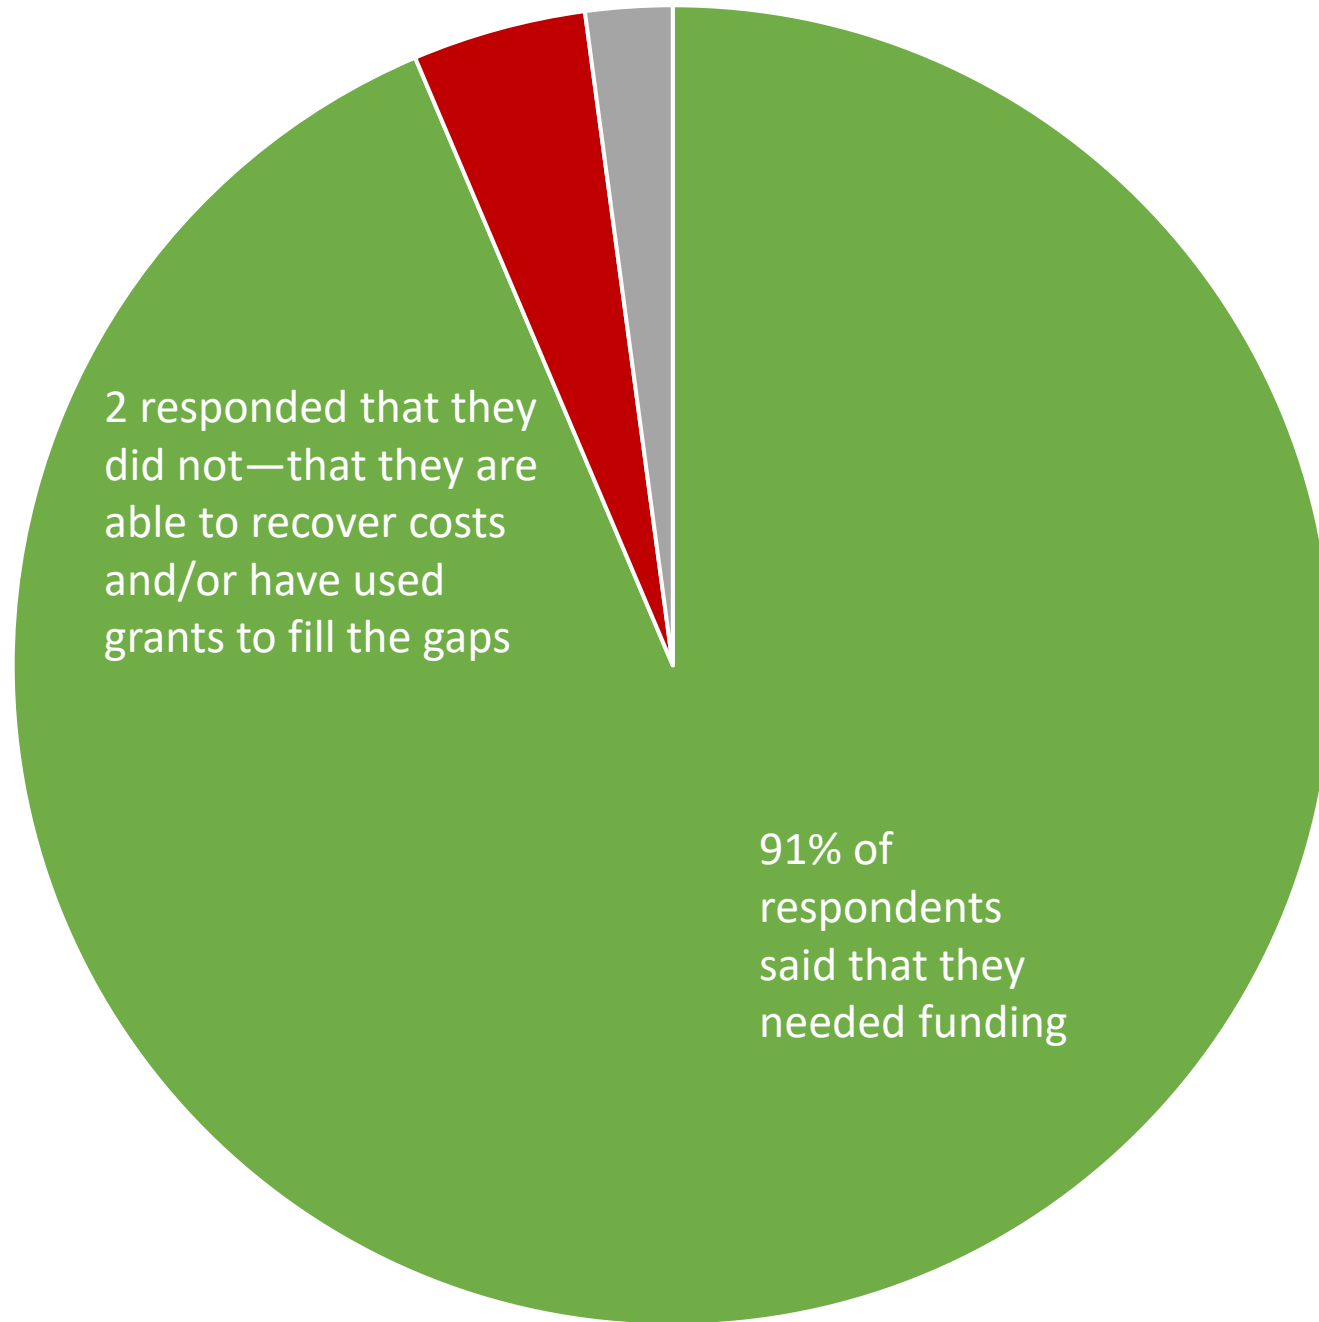

■ Yes

■ No

■ NA