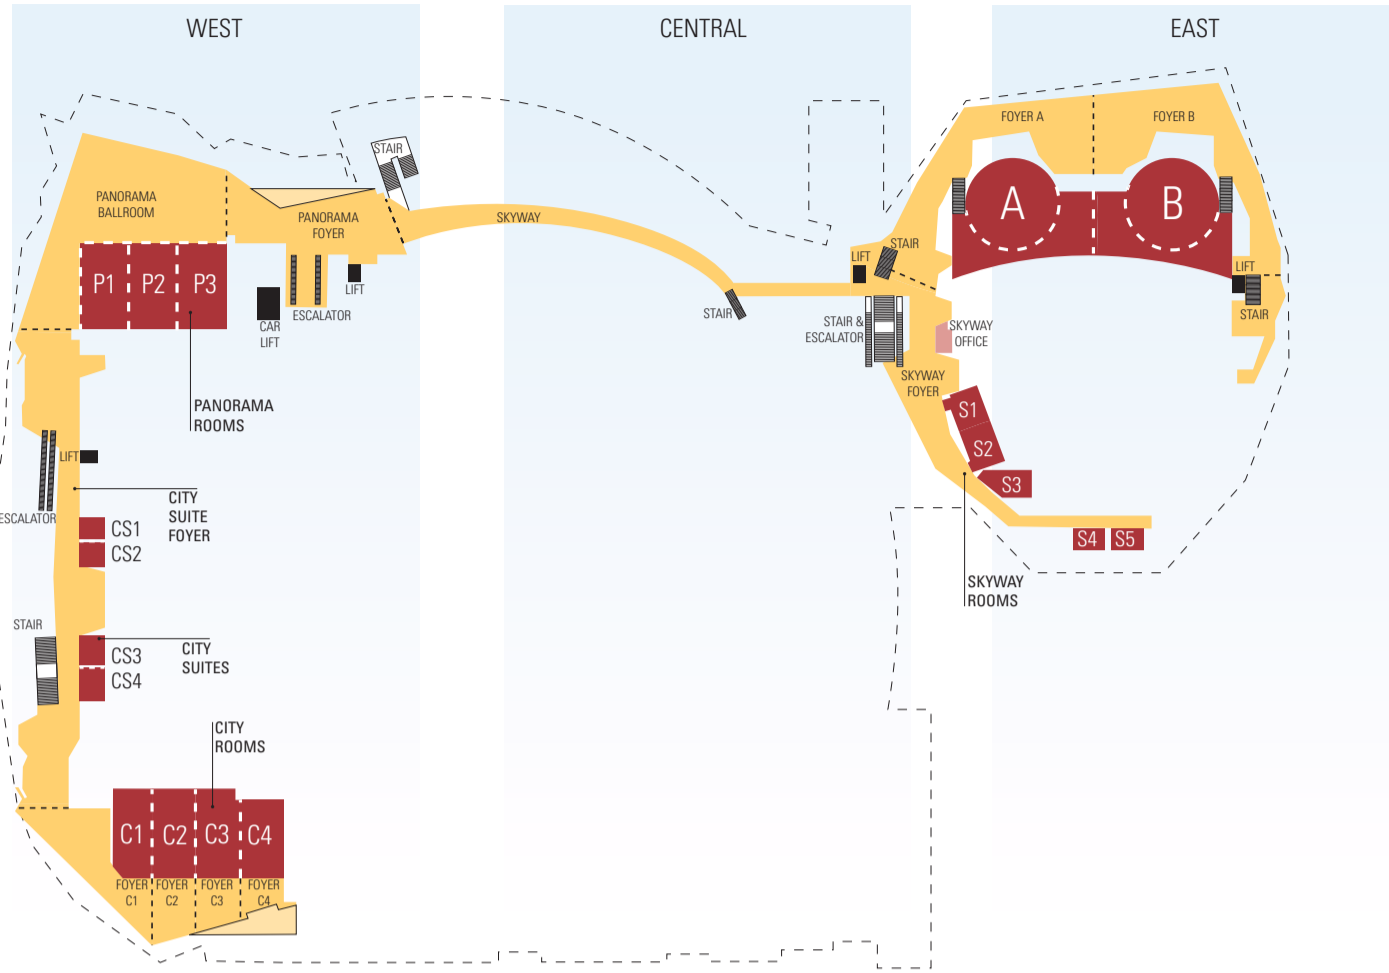

UPPER LEVEL

ADELAIDE
CONVENTION
CENTRE

For more information visit
www.adelaidecc.com.au

GROUND LEVEL

LOWER LEVEL

0 5 10 20 30 40 50
SCALE

Updated: 6 July, 2022