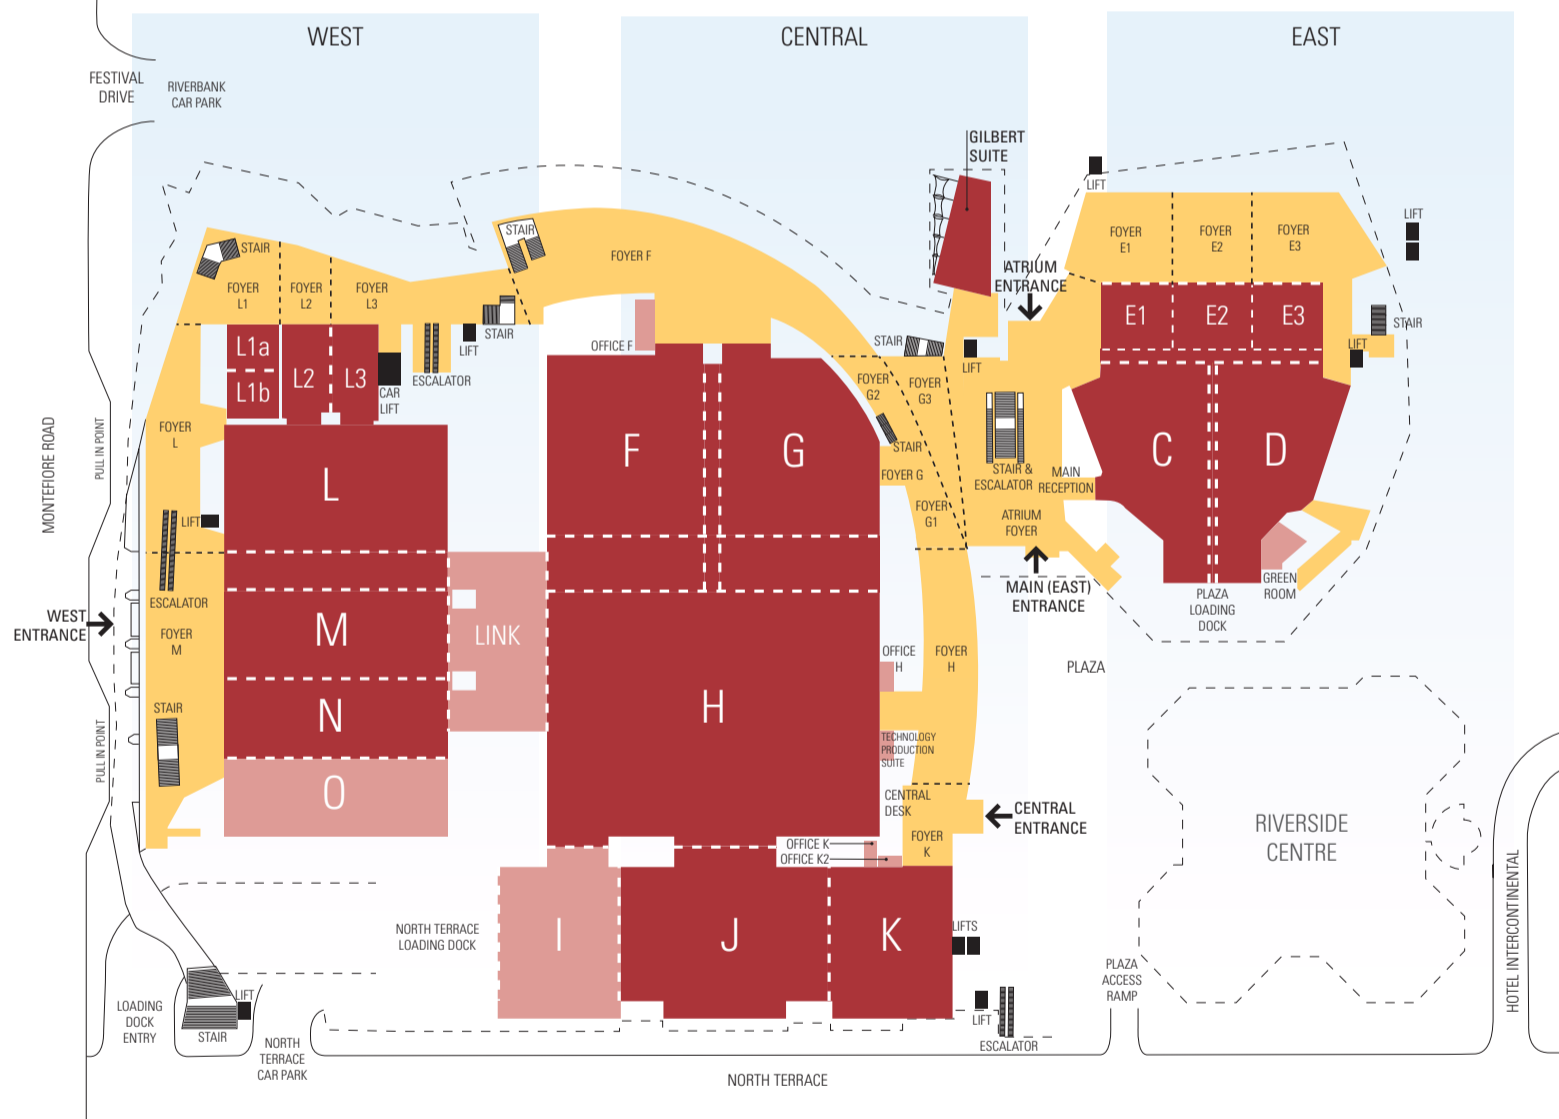

UPPER LEVEL

ADELAIDE
CONVENTION
CENTRE

For more information visit
www.adelaidecc.com.au

GROUND LEVEL

LOWER LEVEL

0 5 10 20 30 40 50
SCALE

Updated: 6 July, 2022