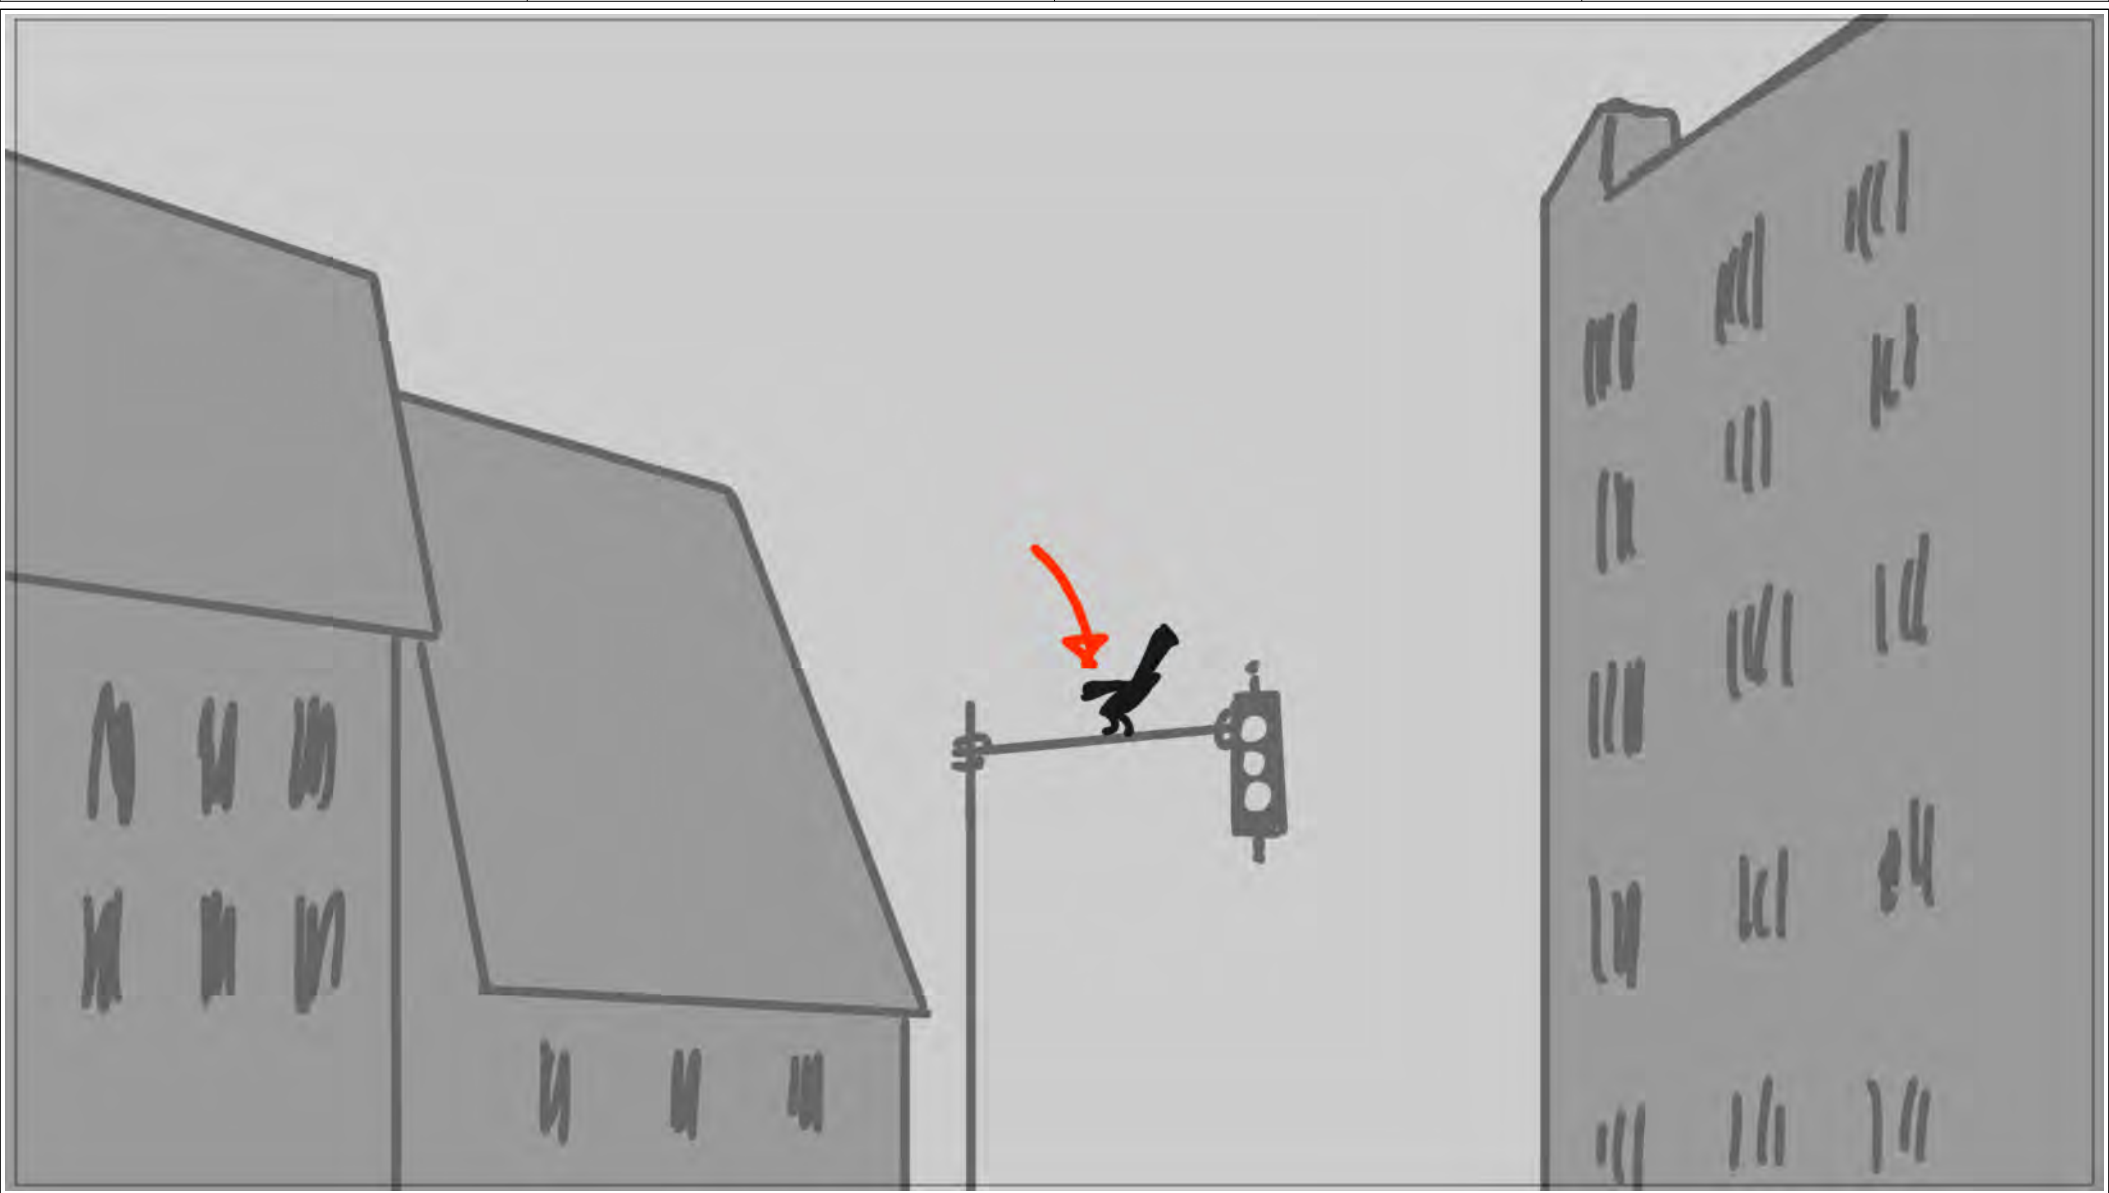

Scene	046	Duration	11:00	Panel	E	Duration	01:00