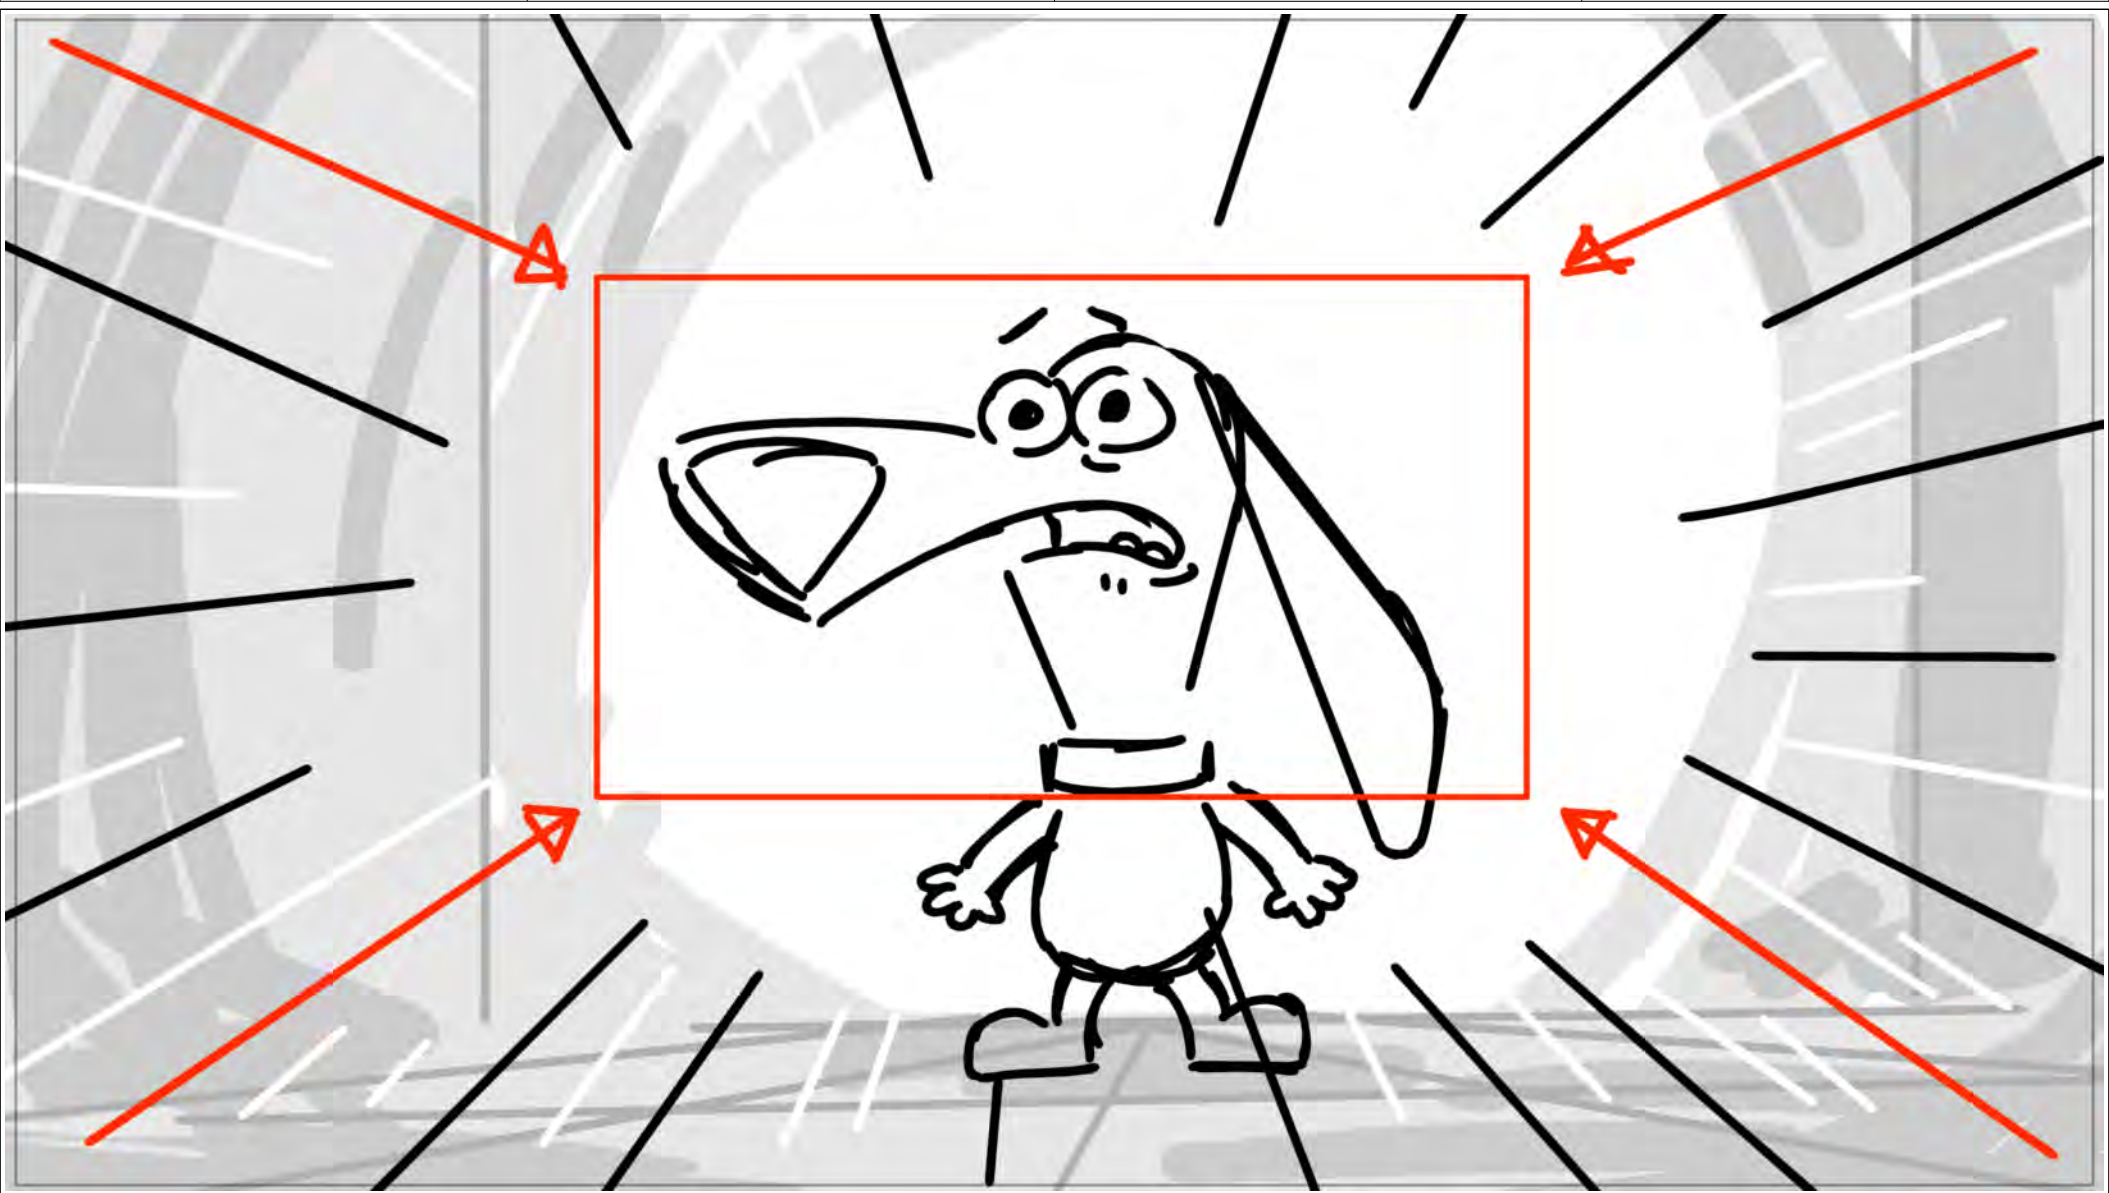

C

Duration

01:00

Scene	Duration	Panel	Duration
055	06:00	A	01:00

Dialog
DD: my own daughta is -

Dialog
DD: my own daughta is -

Dialog
DD: THE CRUMPLER??

Scene	Duration	Panel	Duration
055	06:00	D	01:00