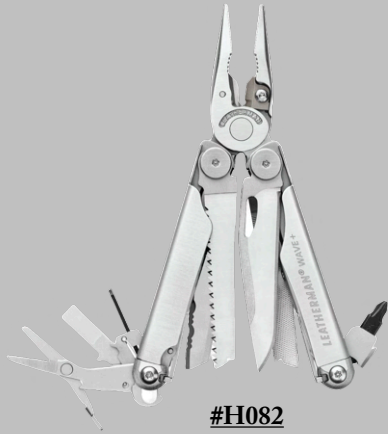

Badger Boots
Mid-Calf

Badger Boots
Plain Toe

Badger Boots
Steel Toe

Badger Boots
Insulated

Work Rubber Overshoes

Easily stretches over bulky work boots and shoes

With a reinforced heel and toe, our work rubber overshoes stand up to tough daily wear. That's what made Tingley the industry standard.

Work Rubber Classic Fit 10"
Overshoe

Work Rubber Overshoe

#H082

Wave Plus

- Needlenose Pliers
- Regular Pliers
- Premium Replaceable Wire Cutters
- Premium Replaceable Hard-wire Cutters
- Electrical Crimper
- Wire Stripper
- 420HC Knife
- 420HC Serrated Knife
- Saw
- Spring-action Scissors
- Ruler (8 in | 19 cm)
- Can Opener
- Bottle Opener
- Wood/Metal File
- Diamond-coated File
- Large Bit Driver
- Small Bit Driver
- Medium Screwdriver