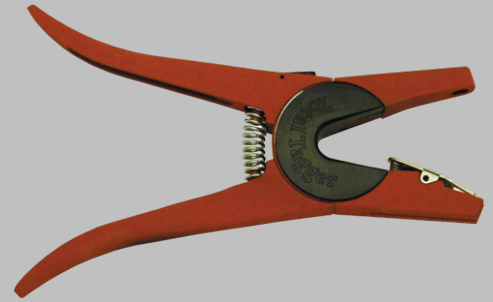

Livestock Supplies

Calf /Cow Supplies:

- AgriTag Ear Tags - Yellow/Blank (25 Tags)....#F117
- AllFlex Universal Ear Tag Applicator.....#F116
- Castrating Bands (100 Pack).....#F133
- Castrating Band Applicator.....#F134
- Small Bolus/Balling Gun - Calf.....#F113
- Large Bolus/Balling - Cow.....#F115
- Oral Calf Feder Bag w/ Tube.....#F118
- Small Animal Nursing Kit (4oz Bottle)....#F141
- SAV-A-CAF Electrolyte Plus 4 oz pack....#F150
- SAV-A-LAM Milk Replacer 4lb Pouch....#F151