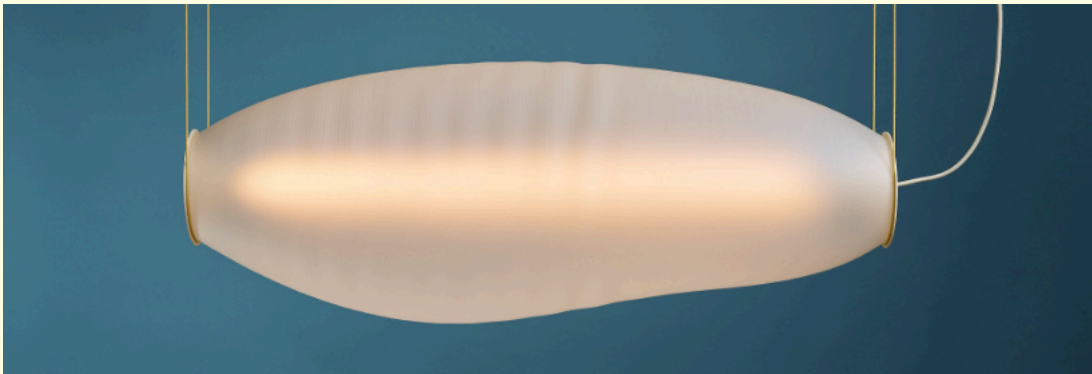

ou. 900 / 901

TECHNICAL DATA

900 | 901

mounting

ceiling mount included

material

recycled plastics (rPLA)

net weight

1.65 kg

LED lifetime expectancy

50,000 h

colour temperature

3000 K | 2700 - 6500 K

system power

avrg. 7.5 W max. 16 W

voltage

220-240 V