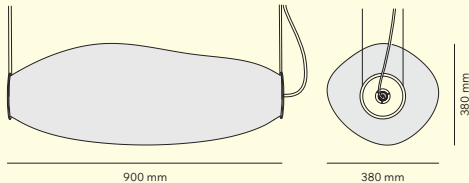

ou. 900 / 901