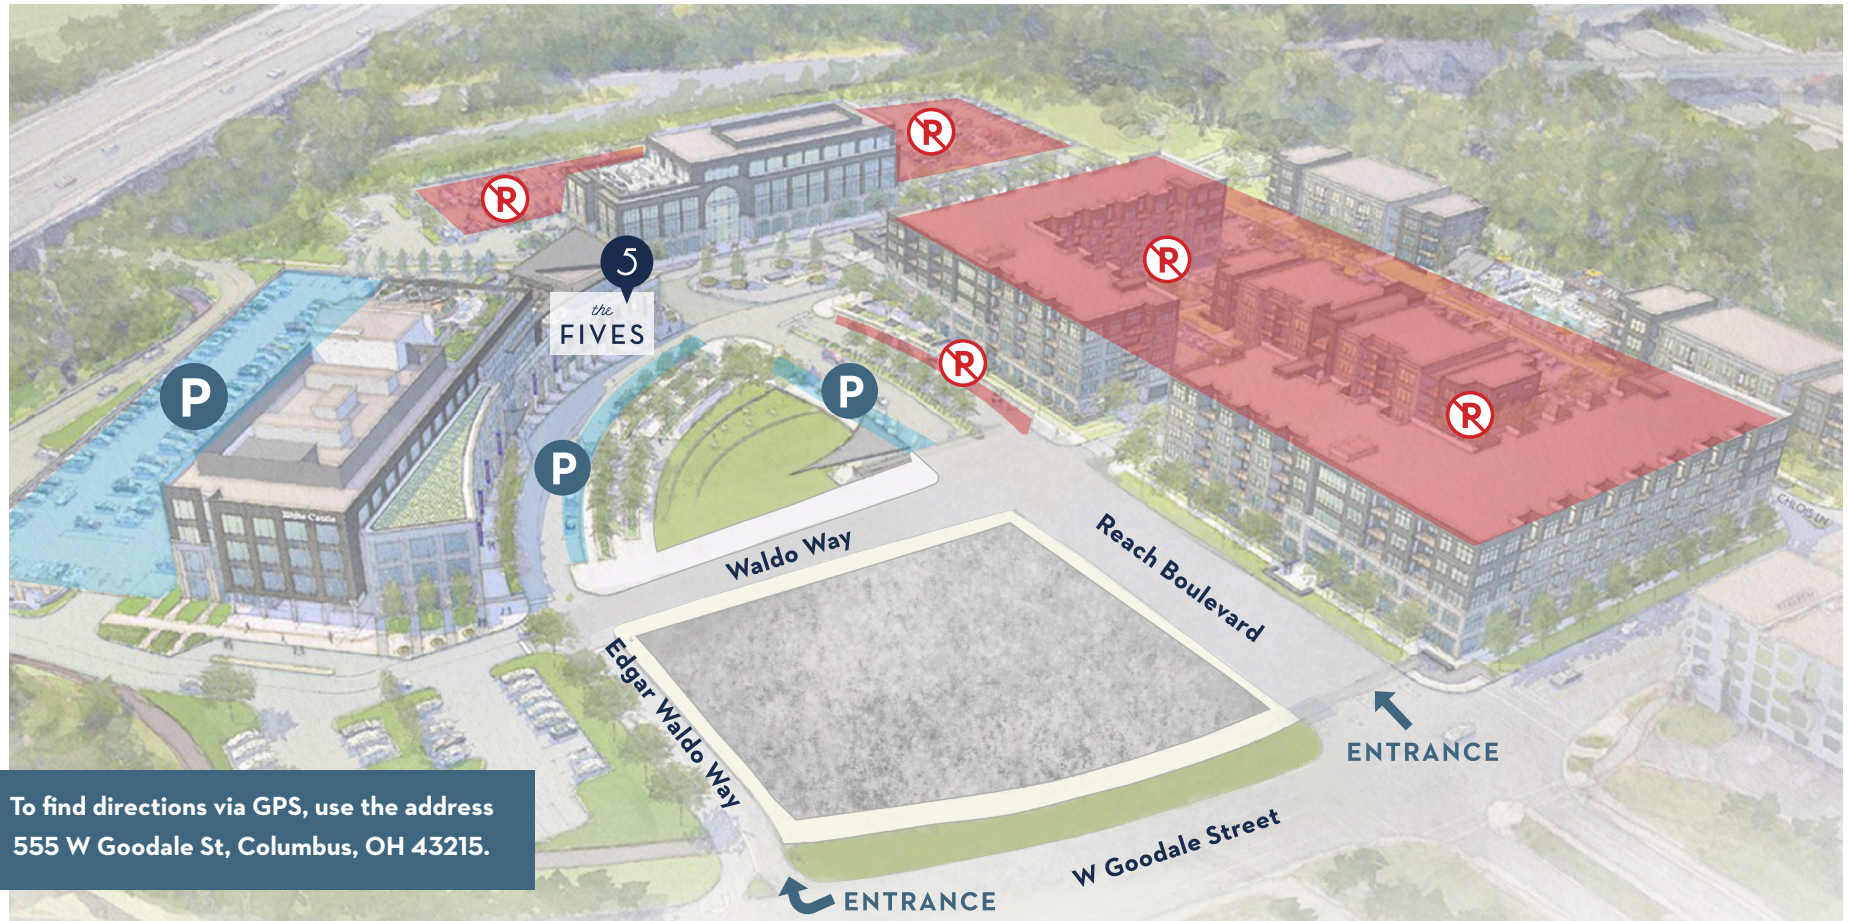

Parking at The Fives

To find directions via GPS, use the address
555 W Goodale St, Columbus, OH 43215.

EDGAR WALDO WAY ENTRANCE

1. Turn right onto Edger Waldo Way from Goodale
2. Take a left onto Waldo Way
3. Turn right behind the White Castle home office for upper level parking or *continue down Waldo Way for lower level garage parking*

REACH BOULEVARD ENTRANCE

1. Turn onto Reach Blvd. from Goodale
2. Continue straight and turn left behind The Fives for upper level parking or *continue down for lower level garage parking*

PLEASE NOTE:

1. **Parking at the Reach Apartments and behind Superior Group is prohibited. YOU WILL BE TOWED.**
2. There is a 6,000 lb per vehicle weight limit on the upper level garage. No parking for full-size vans, pick-up trucks, or large SUV's. Please park in the lower level.