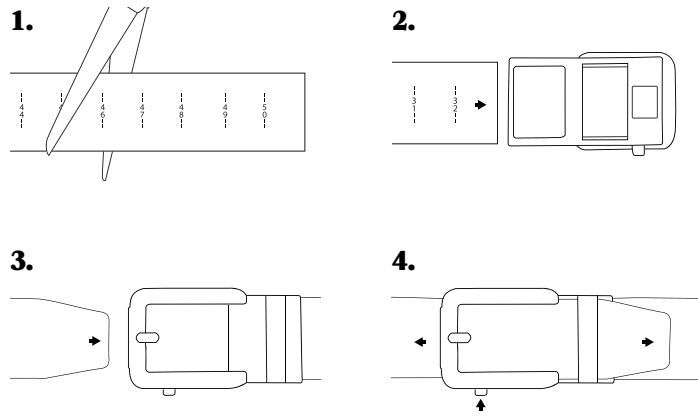

INSTRUCTIONS

Instructions

Assembly:

Achieve the perfect fit by adding 2" to your pant size using the scale on the backside of the belt. Trim any excess length with scissors. Then, feed the end of the belt into the back of the buckle and secure the clasp via latch.

To Wear:

Slide the belt into place and listen for the ratcheting (clicking) sound. Remember, there's no need to over-tighten.

How to Release:

Use one hand to push the belt towards the buckle, allowing some slack while holding the strap. With your other hand, press and hold the release button/lever. Effortlessly slide the strap out of the buckle while pressing the release button.