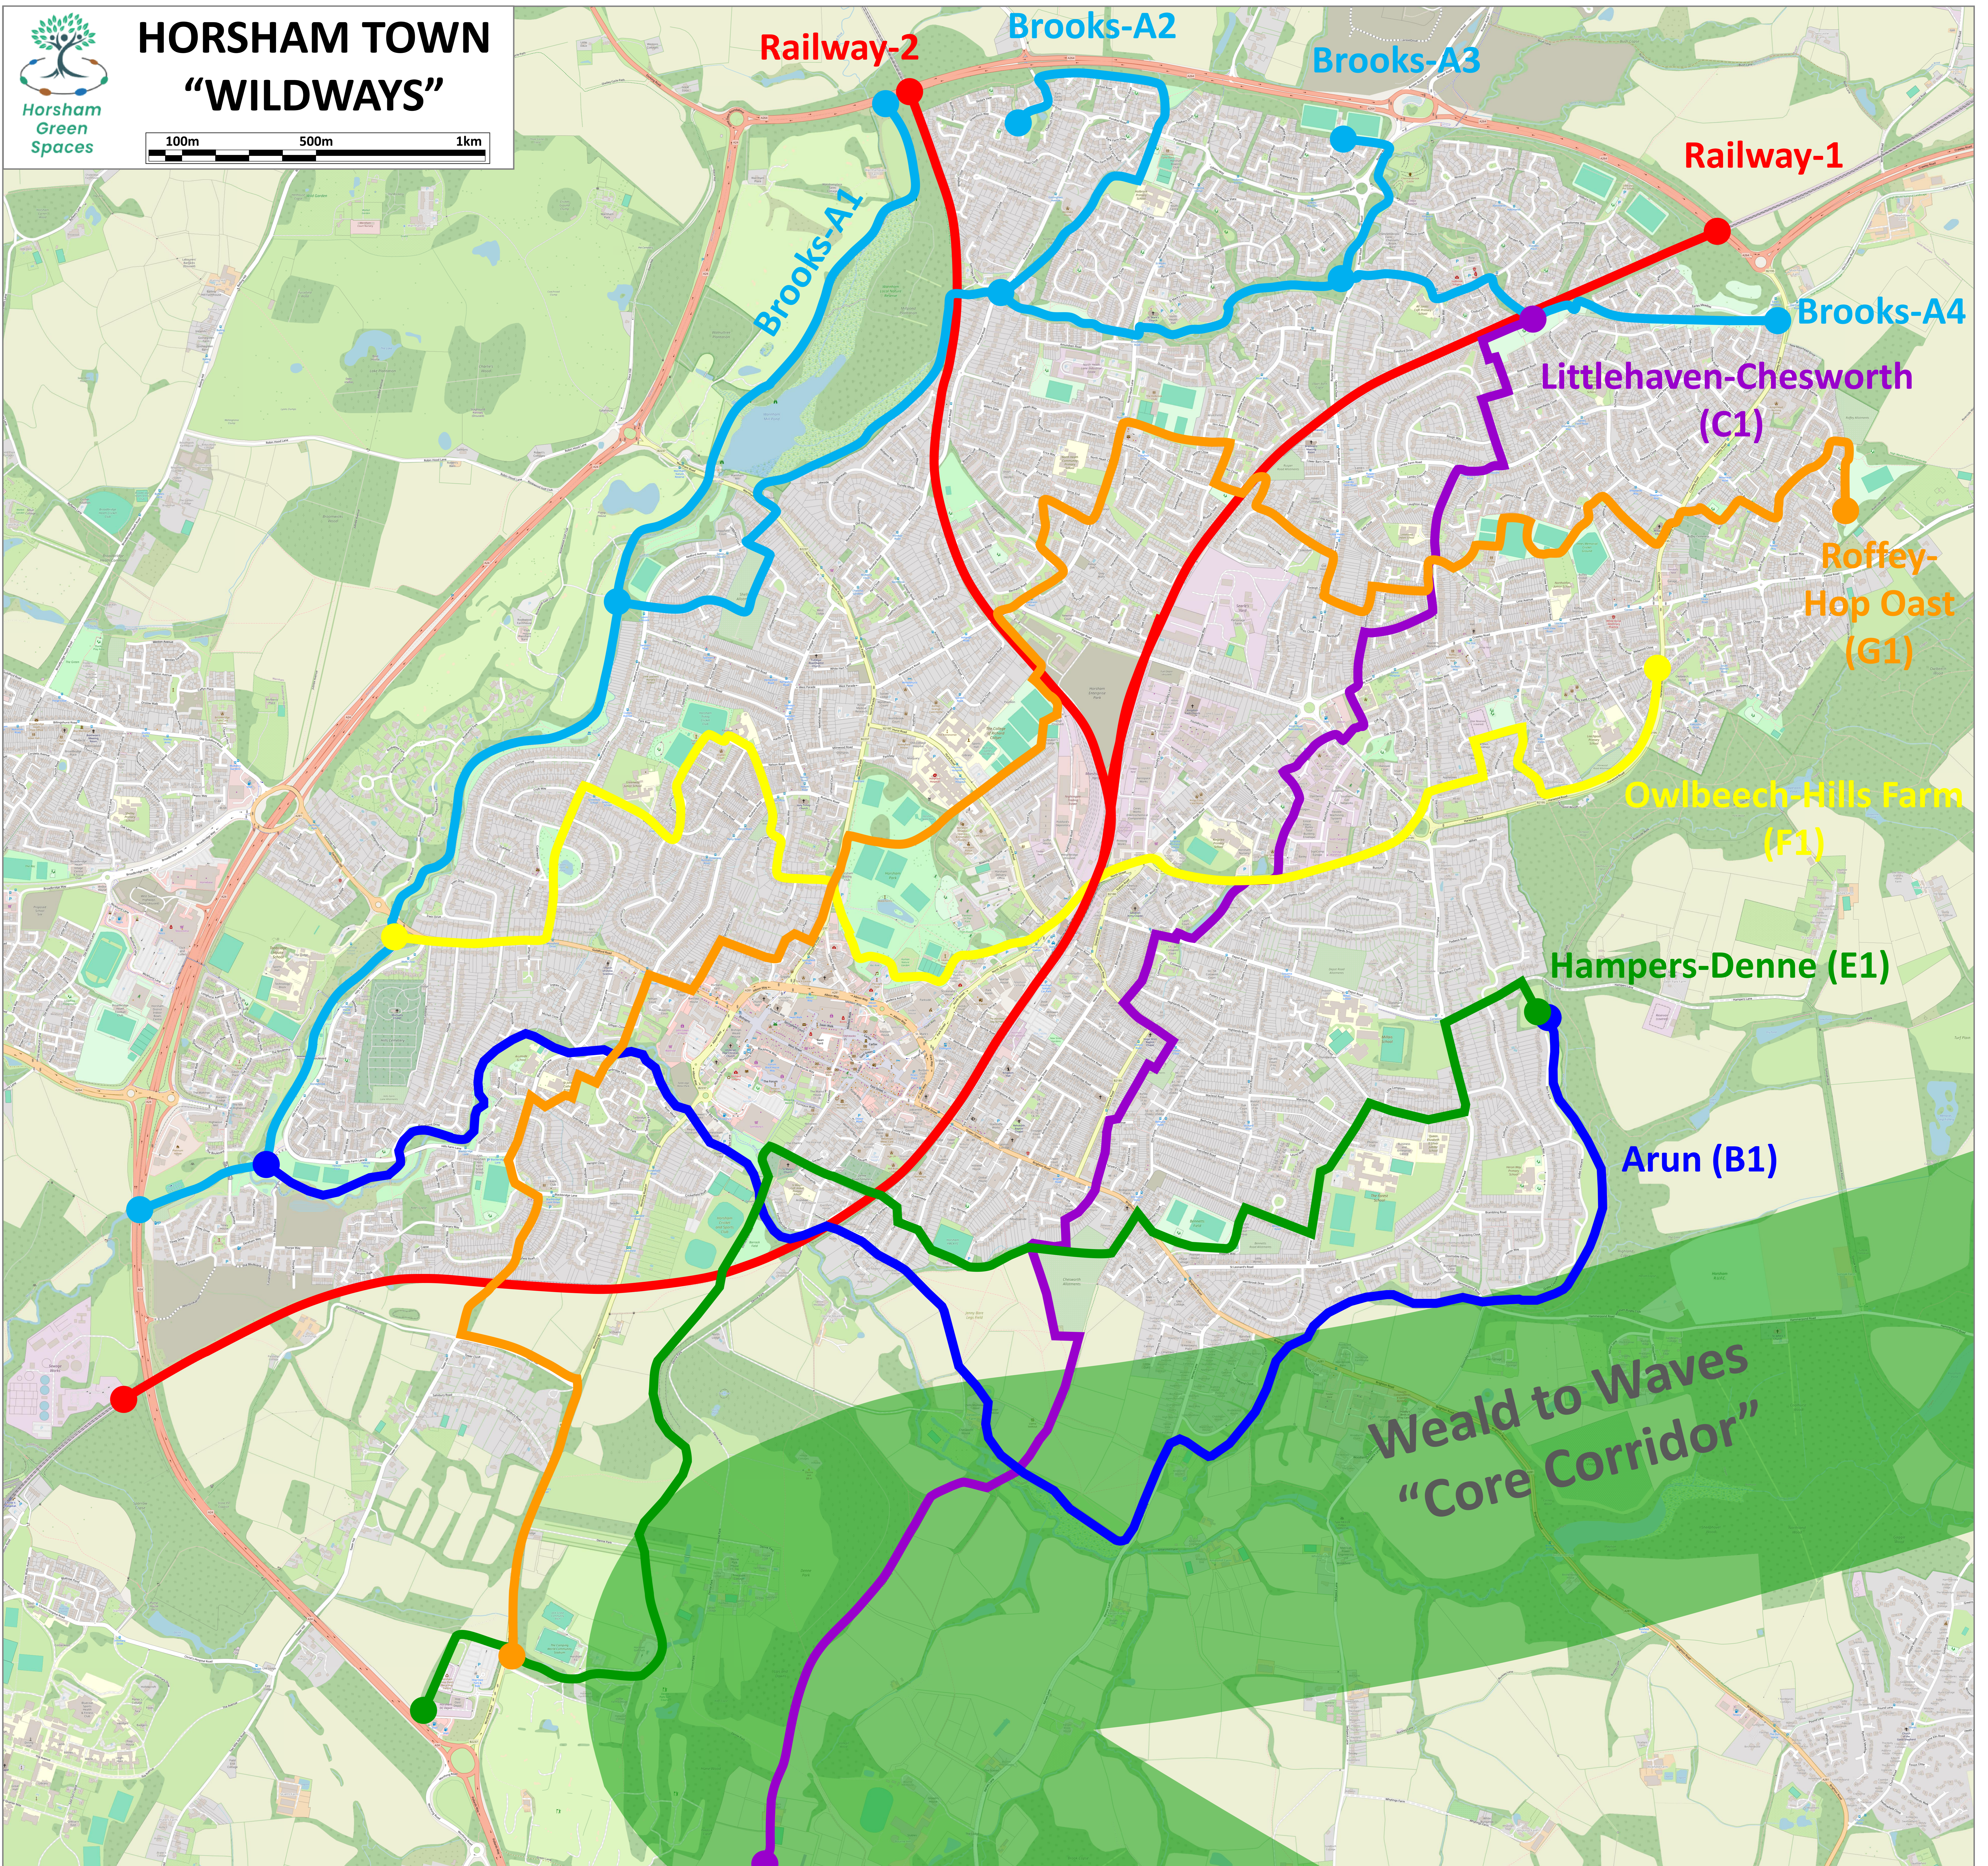

HORSHAM TOWN "WILDWAYS"

Railway-2

Brooks-A2

Brooks-A3

Railway-1

Brooks-A1

Brooks-A4

Littlehaven-Chesworth
(C1)

Roffey-
Hop Oast
(G1)

Owlbeech-Hills Farm
(F1)

Hampers-Denne (E1)

Arun (B1)

Weald to Waves
"Core Corridor"