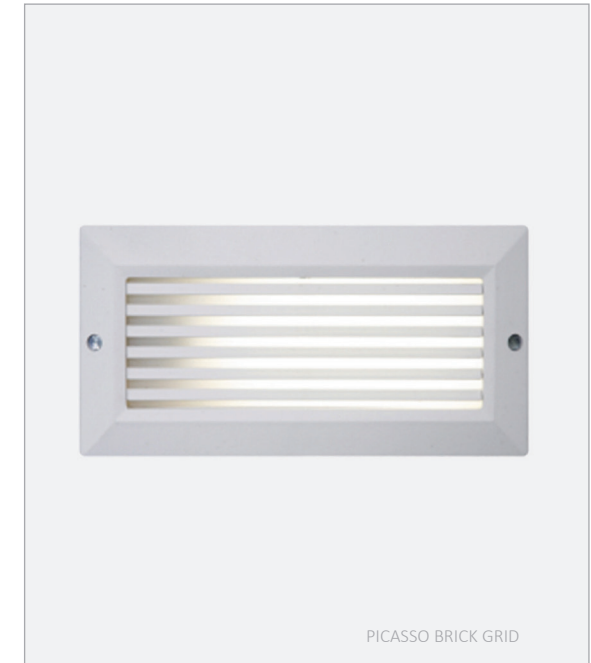

PICASSO

A range of simple, stylish, energy efficient recessed brick light. Totally non-corrosive. Suitable for any residential applications. Made in Australia.

TECHNICAL DATA

IP Rating	IP54
Power Input	24V DC | 240V AC
Lamp Options	6W LED Boards
LED Colours	3000K | 4000K | 5000K
Fitting Colours	Black (B) | White (W) | Silver (S) | Custom colour on request
Materials	Base- Talc filled polypropylene UV stabilised Lens- Opal Polycarbonate or Acrylic UV stabilised Body- Luran
Warranty	5 years against UV degradation 2 years on electronic components

Product Code	P-0402L-3K | 4K | 5K	Picasso Mailman 6W LED 3000K, 4000K or 5000K
	P-0405L-3K | 4K | 5K	Picasso Grid 6W LED 3000K, 4000K or 5000K
	P-0408L-3K | 4K | 5K	Picasso Opal 6W LED 3000K, 4000K or 5000K

Code Example **P-0402L-3K-B**
(Picasso Mailman- 3K- Black)

* If your preferred lamp source is not stated above, please contact us as different options are available.

Microwave Sensor available as an accessory.

232

111

80