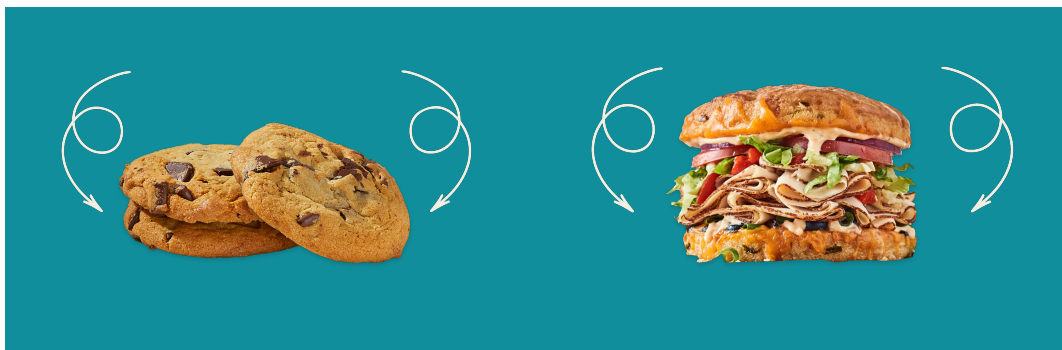

#F1EEE2
CREAM

PROMPTS TO SCROLL

600 px wide

CONSISTENT USE OF DROP SHADOW AND ARROW ELEMENTS

USE OF PHOTOGRAPHY
IN PRIMARY MESSAGING

FULL BLEED IMAGE IN
MASKED OUT BURGER
BUN SHAPE

**USE OF PHOTOGRAPHY
IN SECONDARY MESSAGING**