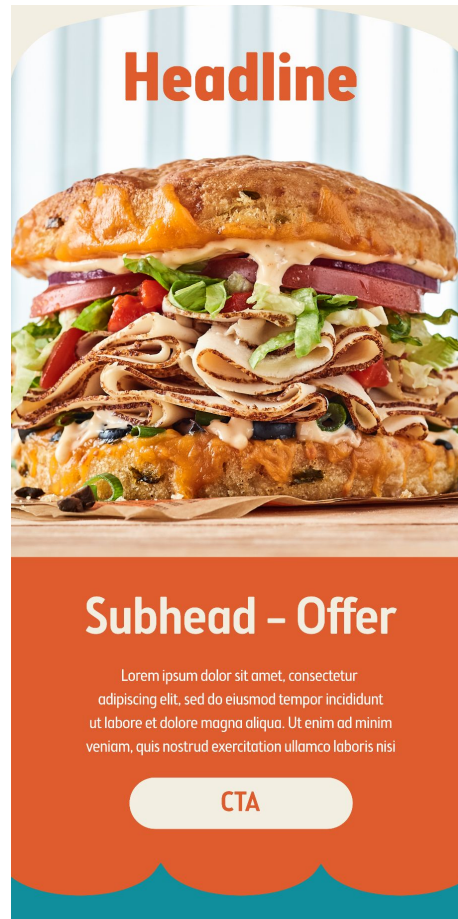

#F1EEE2
CREAM

PROMPTS TO SCROLL

600 px wide

CONSISTENT USE OF DROP SHADOW AND ARROW ELEMENTS

USE OF PHOTOGRAPHY
IN PRIMARY MESSAGING

FULL BLEED IMAGE IN
MASKED OUT BURGER
BUN SHAPE

**USE OF PHOTOGRAPHY
IN SECONDARY MESSAGING**