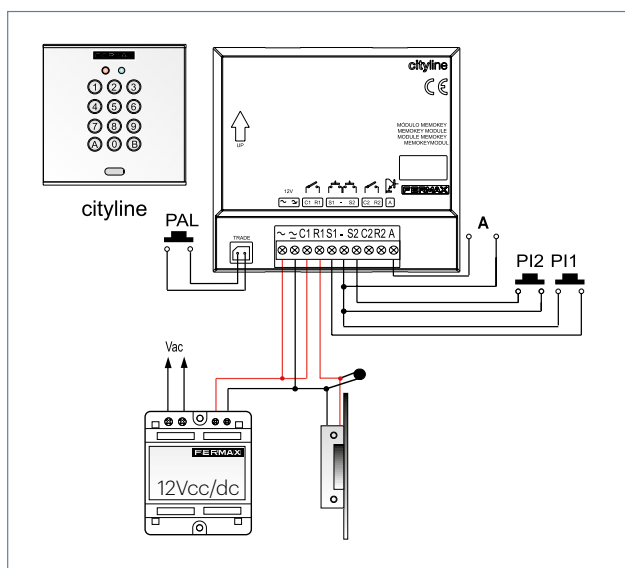

KEY FOB	CARD
52740	52750
	

RF 868Mhz

REMOTE CONTROL	
5259	5231
	

DESFIRE

KEY FOB	CARD
4532	4531
	

Access control

DIAGRAM. KITS WITH INTEGRATED CONTROLLER

KEYPAD

PROXIMITY

FINGERPRINT

Access control

DIAGRAM. KITS

RESISTANT KEYPAD WITH INTEGRATED CONTROLLER

WITH MINI EXTERNAL CONTROLLER

Access control

DIAGRAM. AC-MAX