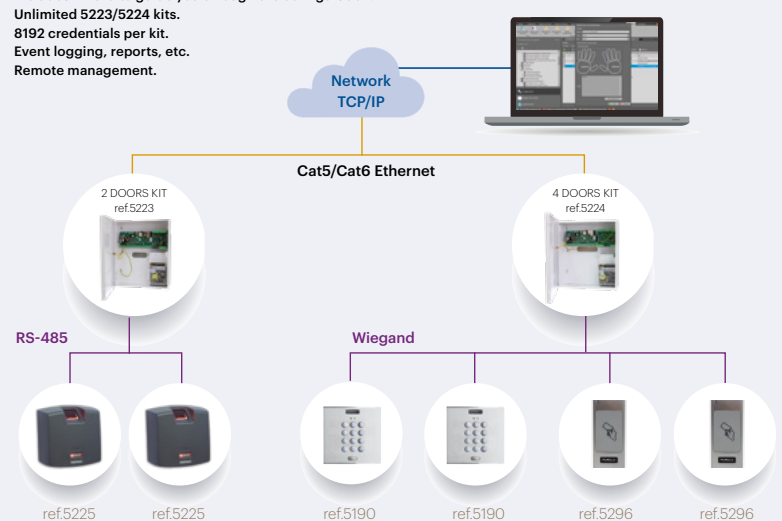

3. AC-MAX access control system

Complete system for users management from PC, both locally and remotely by means of a free PC software.

Free software available at www.fermax.com

ADVANCED FEATURES

- Real-time event logging.
- Remote software management: configuration, registration/cancellation of users, etc.
- Timetable control.
- Anti-passback, occupancy limitation, automations.

ADVANTAGES

Easy to install and competitive kit format

Assistant that guides the installer through the process of creating their own configuration

Visual management of accesses via IP network with site map

Integrated fingerprint readers which are managed using the same software

Allows events to be registered in customisable formats

2 OR 4 DOORS KIT

BASIC SCHEME

Free software. Includes wizard to guide you through the configuration. Unlimited 5223/5224 kits. 8192 credentials per kit. Event logging, reports, etc. Remote management.

LOCAL AND REMOTE MANAGEMENT

AC-MAX LT 2.0 Software

One single free software with all common required functions already built-in: system configuration, management of users, roles and credentials, log of events, reports, integration of CCTV cameras, occupancy limit&count,...