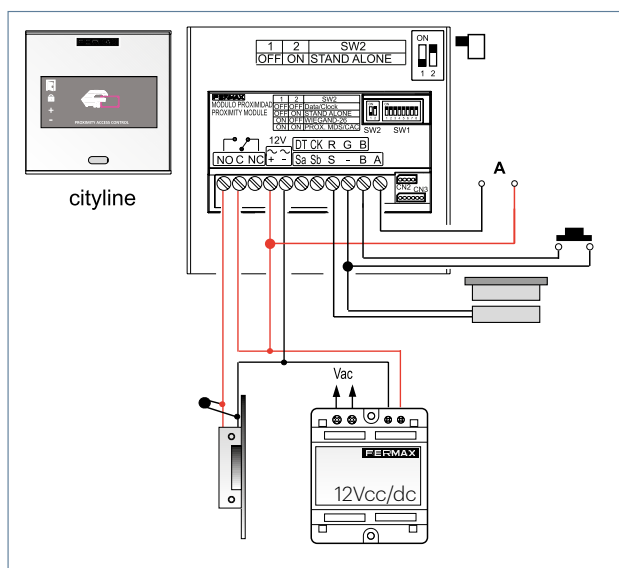

KEY FOB	CARD
52740	52750
	

RF 868Mhz

REMOTE CONTROL	
5259	5231
	

DESFIRE

KEY FOB	CARD
4532	4531
	

Access control

DIAGRAM. KITS WITH INTEGRATED CONTROLLER

KEYPAD

PROXIMITY

FINGERPRINT

Access control

DIAGRAM. KITS

RESISTANT KEYPAD WITH INTEGRATED CONTROLLER

WITH MINI EXTERNAL CONTROLLER

Access control

DIAGRAM. AC-MAX