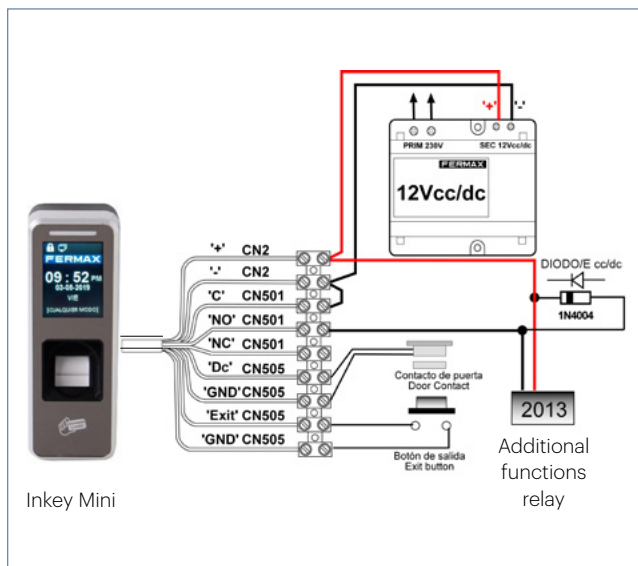

KEY FOB	CARD
52740	52750
	

RF 868Mhz

REMOTE CONTROL	
5259	5231
	

DESFIRE

KEY FOB	CARD
4532	4531
	

Access control

DIAGRAM. KITS WITH INTEGRATED CONTROLLER

KEYPAD

PROXIMITY

FINGERPRINT

Access control

DIAGRAM. KITS

RESISTANT KEYPAD WITH INTEGRATED CONTROLLER

WITH MINI EXTERNAL CONTROLLER

Access control

DIAGRAM. AC-MAX