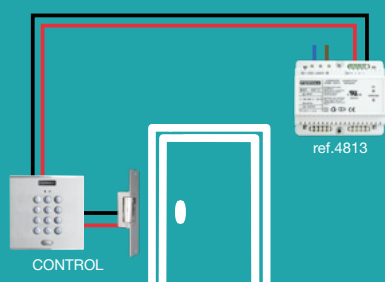

3 Which **aesthetic** do you prefer?

RESISTANT

CITYLINE

SKYLINE

See DUOX PLUS section
Integration with video door entry system

See page 42

4 Do you need to increase the **security** of the door?

- NO** Devices with internal controller
- They have a relay for a direct control of the electric lock release.
 - Number of users according to each equipment.
 - Management of the users by card, PIN... master.