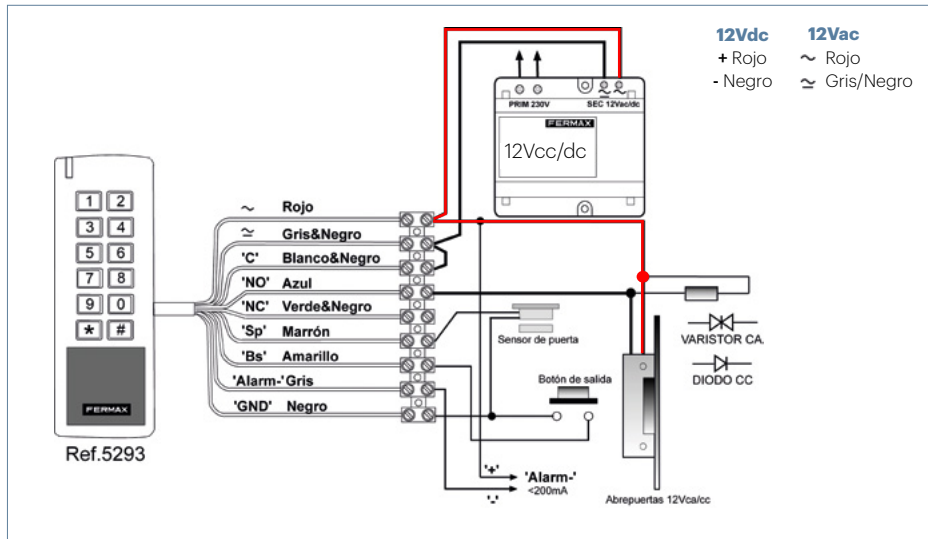

KEY FOB	CARD
52740	52750
	

RF 868Mhz

REMOTE CONTROL	
5259	5231
	

DESFIRE

KEY FOB	CARD
4532	4531
	

Access control

DIAGRAM. KITS WITH INTEGRATED CONTROLLER

KEYPAD

PROXIMITY

FINGERPRINT

Access control

DIAGRAM. KITS

RESISTANT KEYPAD WITH INTEGRATED CONTROLLER

WITH MINI EXTERNAL CONTROLLER

Access control

DIAGRAM. AC-MAX