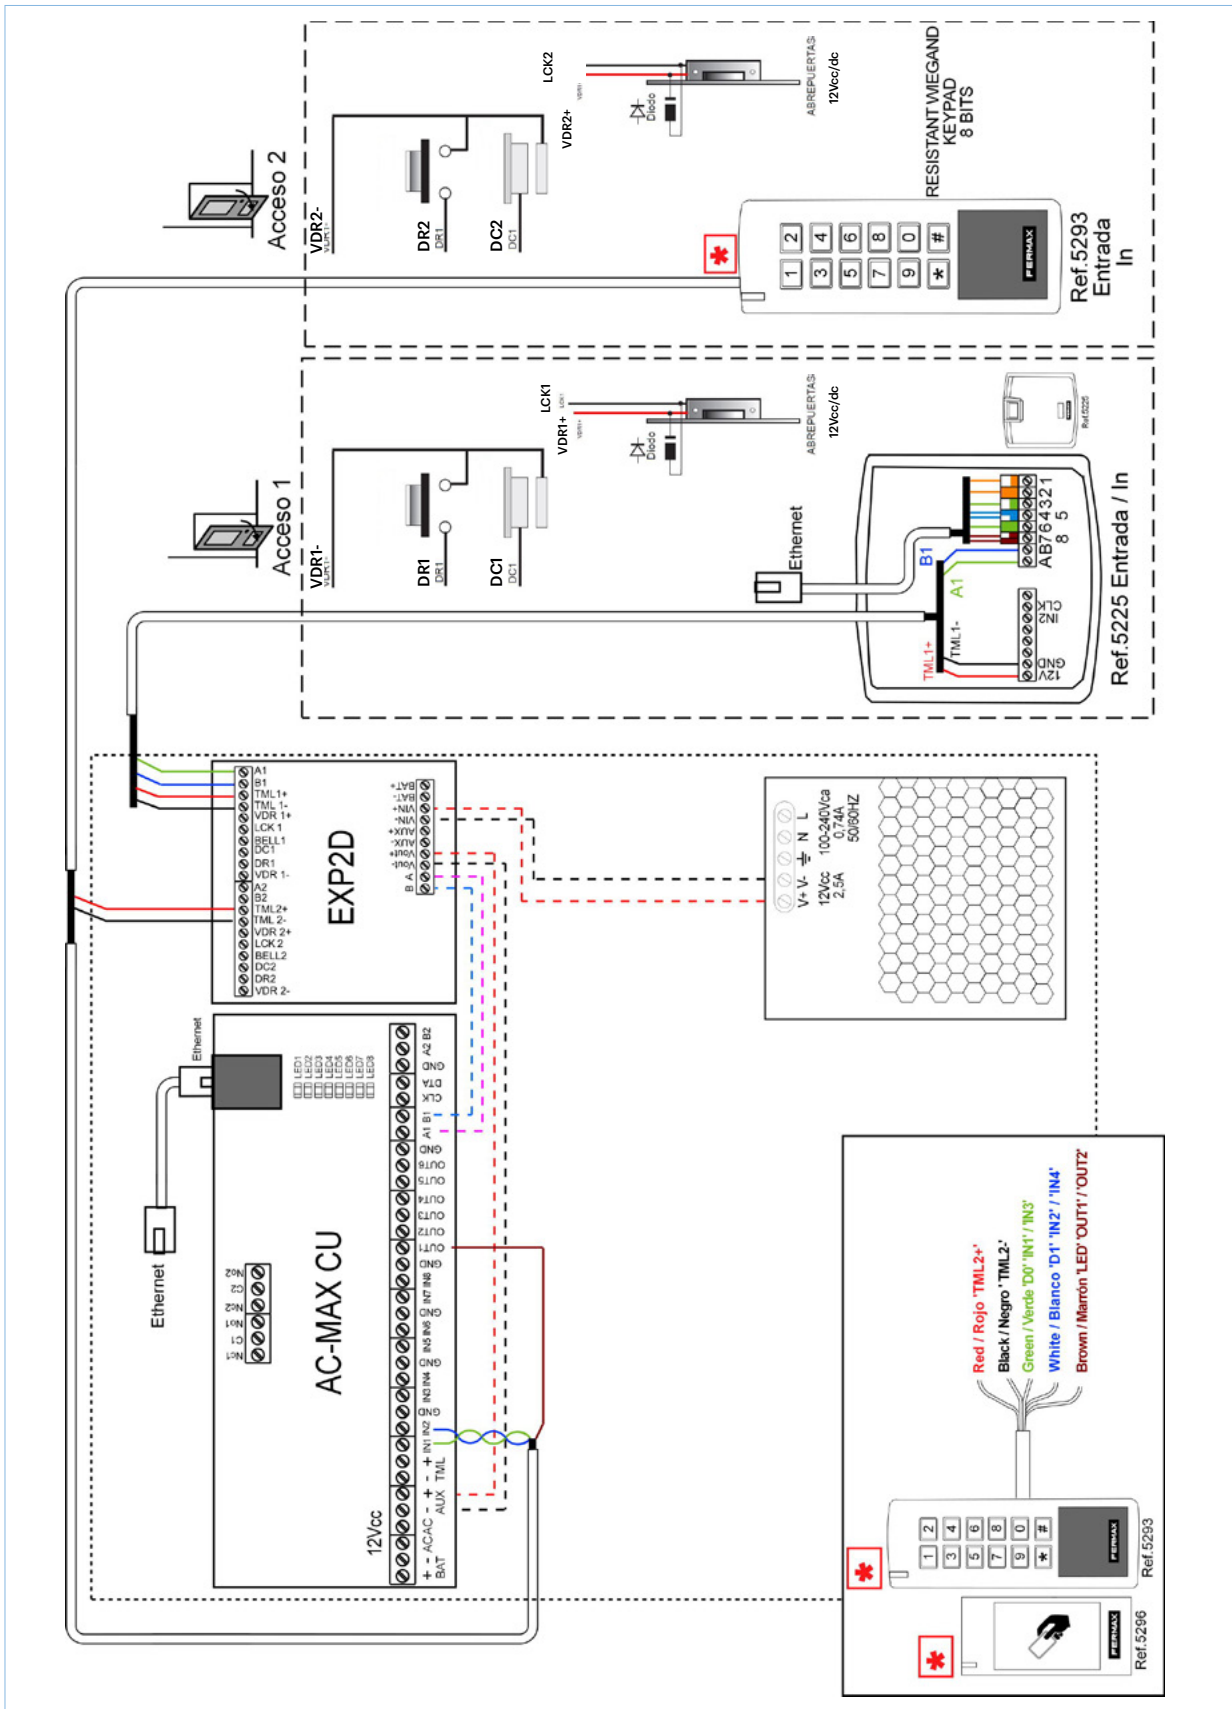

KEY FOB	CARD
52740	52750
	

RF 868Mhz

REMOTE CONTROL	
5259	5231
	

DESFIRE

KEY FOB	CARD
4532	4531
	

Access control

DIAGRAM. KITS WITH INTEGRATED CONTROLLER

KEYPAD

PROXIMITY

FINGERPRINT

Access control

DIAGRAM. KITS

RESISTANT KEYPAD WITH INTEGRATED CONTROLLER

WITH MINI EXTERNAL CONTROLLER

Access control

DIAGRAM. AC-MAX