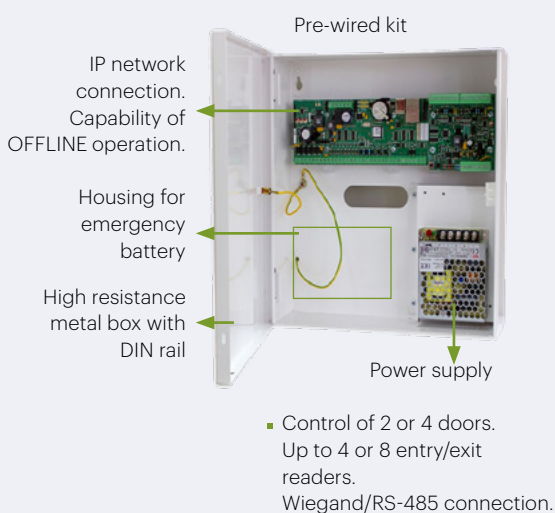

ADVANTAGES

Easy to install and competitive kit format

Assistant that guides the installer through the process of creating their own configuration

Visual management of accesses via IP network with site map

Integrated fingerprint readers which are managed using the same software

Allows events to be registered in customisable formats

2 OR 4 DOORS KIT

BASIC SCHEME

Free software. Includes wizard to guide you through the configuration. Unlimited 5223/5224 kits. 8192 credentials per kit. Event logging, reports, etc. Remote management.