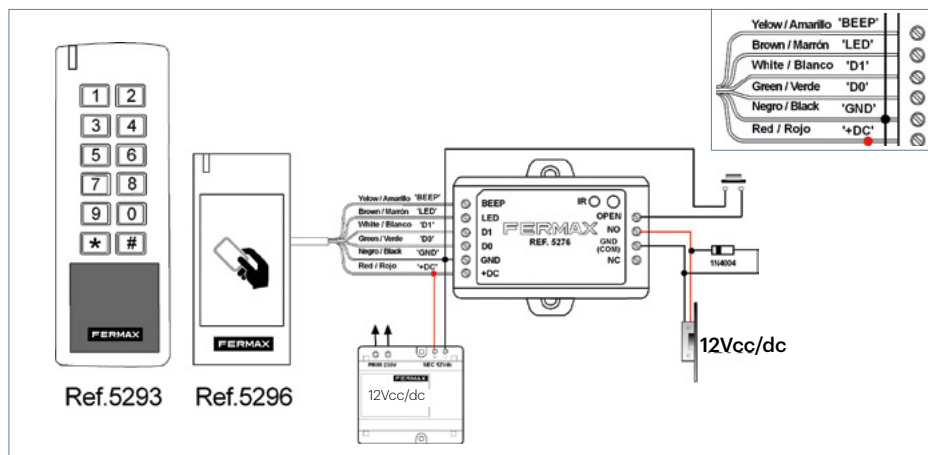

KEY FOB	CARD
52740	52750
	

RF 868Mhz

REMOTE CONTROL	
5259	5231
	

DESFIRE

KEY FOB	CARD
4532	4531
	

Access control

DIAGRAM. KITS WITH INTEGRATED CONTROLLER

KEYPAD

PROXIMITY

FINGERPRINT

Access control

DIAGRAM. KITS

RESISTANT KEYPAD WITH INTEGRATED CONTROLLER

WITH MINI EXTERNAL CONTROLLER

Access control

DIAGRAM. AC-MAX