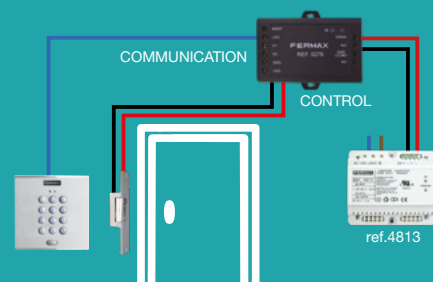

3 Which **aesthetic** do you prefer?

RESISTANT

CITYLINE

SKYLINE

See DUOX PLUS section
Integration with video door entry system

See page 42

4 Do you need to increase the **security** of the door?

- NO** Devices with internal controller
- They have a relay for a direct control of the electric lock release.
 - Number of users according to each equipment.
 - Management of the users by card, PIN... master.

- YES** Devices with external controller ref. 5276
- They have communication with the equipment that controls the door: secured door. The keypad/reader does not have wiring to the rear of the door lock.
 - Extended number of users: 1000 users.
 - User management via IR control.